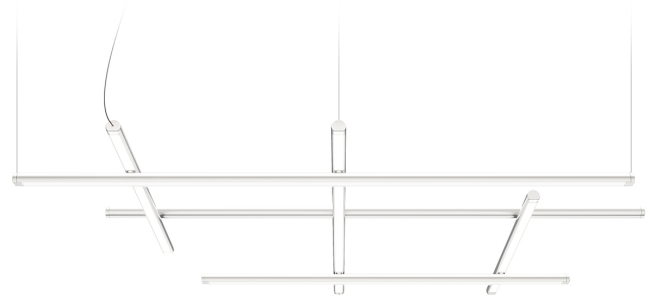

### Spec sheet

CODE	L028U01.115.0553
SYSTEM POWER CONSUMPTION	80W
EFFICACY	63.06lm/W
LIGHT SOURCE	LED
LIGHT SOURCE LIFETIME	L70 (B10) 60.000h
COLOUR TEMPERATURE	2700K Ra>90
LIGHT DISTRIBUTION	diffused
POWER SUPPLY	120V AC
FREQUENCY	50/60Hz
ELECTRICAL CONFIGURATION	dimmable (0-10V)
DRIVER	integrated included
NOMINAL LUMINOUS FLUX	9072lm
DELIVERED LUMEN OUTPUT	5045lm
EFFICIENCY	55.6%
WEIGHT	6,17 lbs
PROTECTION DEGREE	IP20
COLOUR TOLLERANCES	SDCM 3
PACKING DIMENSIONS	34,3 x 46,5 x 5,5 in

Pendant lighting fixture for interiors, with direct and indirect light emission.  
 Extruded aluminium structure in white, mat black, bronze, mat brass or titanium polyacrylic paint.  
 Joints in turned brass and die-cast aluminium in polyacrylic paint.  
 Die-