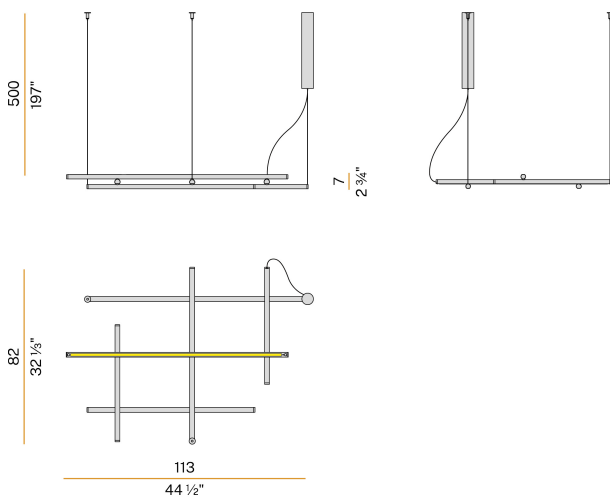

### Spec sheet

CODE	L028U01.115.0553
SYSTEM POWER CONSUMPTION	80W
EFFICACY	63.06lm/W
LIGHT SOURCE	LED
LIGHT SOURCE LIFETIME	L70 (B10) 60.000h
COLOUR TEMPERATURE	2700K Ra>90
LIGHT DISTRIBUTION	diffused
POWER SUPPLY	120V AC
FREQUENCY	50/60Hz
ELECTRICAL CONFIGURATION	dimmable (0-10V)
DRIVER	integrated included
NOMINAL LUMINOUS FLUX	9072lm
DELIVERED LUMEN OUTPUT	5045lm
EFFICIENCY	55.6%
WEIGHT	6,17 lbs
PROTECTION DEGREE	IP20
COLOUR TOLLERANCES	SDCM 3
PACKING DIMENSIONS	34,3 x 46,5 x 5,5 in

### Technical drawing