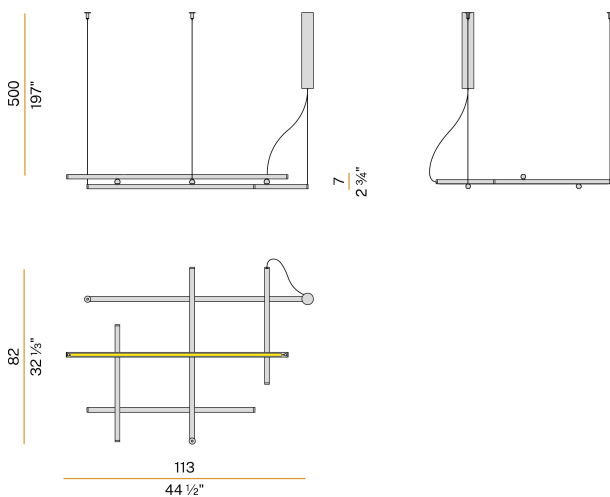

PANZERI

Hilow

120V AC dimmable (0-10V)

L028U01.115.4653

● white

Spec sheet

CODE	L028U01.115.4653
SYSTEM POWER CONSUMPTION	80W
EFFICACY	63.06lm/W
LIGHT SOURCE	LED
LIGHT SOURCE LIFETIME	L70 (B10) 60.000h
COLOUR TEMPERATURE	3500K Ra>90
LIGHT DISTRIBUTION	diffused
POWER SUPPLY	120V AC
FREQUENCY	50/60Hz
ELECTRICAL CONFIGURATION	dimmable (0-10V)
DRIVER	integrated included
NOMINAL LUMINOUS FLUX	9072lm
DELIVERED LUMEN OUTPUT	5045lm
EFFICIENCY	55.6%
WEIGHT	6,17 lbs
PROTECTION DEGREE	IP20
COLOUR TOLLERANCES	SDCM 3
PACKING DIMENSIONS	34,3 x 46,5 x 5,5 in

Pendant lighting fixture for interiors, with direct and indirect light emission.
 Extruded aluminium structure in white, mat black, bronze, mat brass or titanium polyacrylic paint.
 Joints in turned brass and die-cast aluminium in polyacrylic paint.
 Die-

Technical drawing

Polar diagram