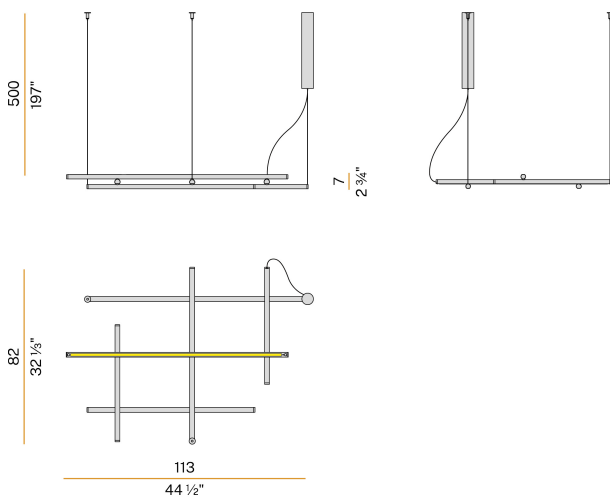

PANZERI

Hilow

120V AC dimmable (0-10V)

L028U06.115.0553

● mat black

Spec sheet

CODE	L028U06.115.0553
SYSTEM POWER CONSUMPTION	80W
EFFICACY	63.06lm/W
LIGHT SOURCE	LED
LIGHT SOURCE LIFETIME	L70 (B10) 60.000h
COLOUR TEMPERATURE	2700K Ra>90
LIGHT DISTRIBUTION	diffused
POWER SUPPLY	120V AC
FREQUENCY	50/60Hz
ELECTRICAL CONFIGURATION	dimmable (0-10V)
DRIVER	integrated included
NOMINAL LUMINOUS FLUX	9072lm
DELIVERED LUMEN OUTPUT	5045lm
EFFICIENCY	55.6%
WEIGHT	6,17 lbs
PROTECTION DEGREE	IP20
COLOUR TOLLERANCES	SDCM 3
PACKING DIMENSIONS	34,3 x 46,5 x 5,5 in

Pendant lighting fixture for interiors, with direct and indirect light emission.
 Extruded aluminium structure in white, mat black, bronze, mat brass or titanium polyacrylic paint.
 Joints in turned brass and die-cast aluminium in polyacrylic paint.
 Die-

Technical drawing

Polar diagram