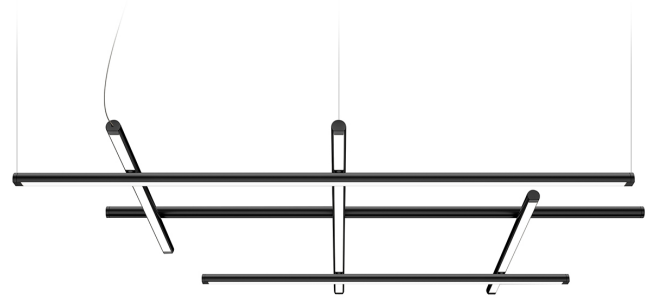

PANZERI

Hilow

120V AC dimmable (0-10V)

L028U06.115.0553

● mat black

Spec sheet

CODE	L028U06.115.0553
SYSTEM POWER CONSUMPTION	80W
EFFICACY	63.06lm/W
LIGHT SOURCE	LED
LIGHT SOURCE LIFETIME	L70 (B10) 60.000h
COLOUR TEMPERATURE	2700K Ra>90
LIGHT DISTRIBUTION	diffused
POWER SUPPLY	120V AC
FREQUENCY	50/60Hz
ELECTRICAL CONFIGURATION	dimmable (0-10V)
DRIVER	integrated included
NOMINAL LUMINOUS FLUX	9072lm
DELIVERED LUMEN OUTPUT	5045lm
EFFICIENCY	55.6%
WEIGHT	6,17 lbs
PROTECTION DEGREE	IP20
COLOUR TOLLERANCES	SDCM 3
PACKING DIMENSIONS	34,3 x 46,5 x 5,5 in

Pendant lighting fixture for interiors, with direct and indirect light emission.
 Extruded aluminium structure in white, mat black, bronze, mat brass or titanium polyacrylic paint.
 Joints in turned brass and die-cast aluminium in polyacrylic paint.
 Die-