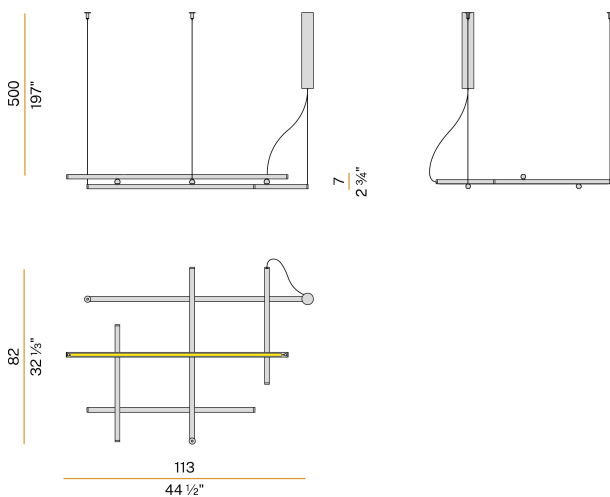

PANZERI

Hilow

120V AC dimmable (0-10V)

L028U06.115.4653

Spec sheet

CODE	L028U06.115.4653
SYSTEM POWER CONSUMPTION	80W
EFFICACY	63.06lm/W
LIGHT SOURCE	LED
LIGHT SOURCE LIFETIME	L70 (B10) 60.000h
COLOUR TEMPERATURE	3500K Ra>90
LIGHT DISTRIBUTION	diffused
POWER SUPPLY	120V AC
FREQUENCY	50/60Hz
ELECTRICAL CONFIGURATION	dimmable (0-10V)
DRIVER	integrated included
NOMINAL LUMINOUS FLUX	9072lm
DELIVERED LUMEN OUTPUT	5045lm
EFFICIENCY	55.6%
WEIGHT	6,17 lbs
PROTECTION DEGREE	IP20
COLOUR TOLLERANCES	SDCM 3
PACKING DIMENSIONS	34,3 x 46,5 x 5,5 in

Pendant lighting fixture for interiors, with direct and indirect light emission.
Extruded aluminium structure in white, mat black, bronze, mat brass or titanium polyacrylic paint.
Joints in turned brass and die-cast aluminium in polyacrylic paint.
Die-

Technical drawing