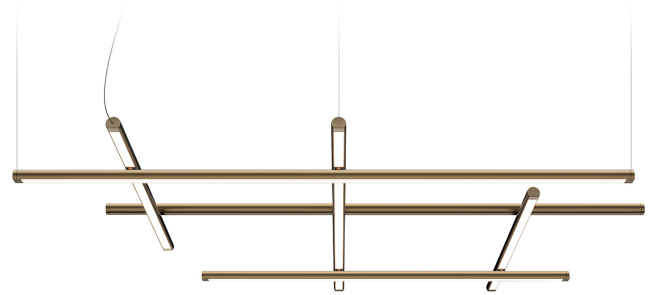

PANZERI

Hilow

120V AC dimmable (0-10V)

L028U17.115.0553

bronze

Spec sheet

CODE	L028U17.115.0553
SYSTEM POWER CONSUMPTION	80W
EFFICACY	63.06lm/W
LIGHT SOURCE	LED
LIGHT SOURCE LIFETIME	L70 (B10) 60.000h
COLOUR TEMPERATURE	2700K Ra>90
LIGHT DISTRIBUTION	diffused
POWER SUPPLY	120V AC
FREQUENCY	50/60Hz
ELECTRICAL CONFIGURATION	dimmable (0-10V)
DRIVER	integrated included
NOMINAL LUMINOUS FLUX	9072lm
DELIVERED LUMEN OUTPUT	5045lm
EFFICIENCY	55.6%
WEIGHT	6,17 lbs
PROTECTION DEGREE	IP20
COLOUR TOLLERANCES	SDCM 3
PACKING DIMENSIONS	34,3 x 46,5 x 5,5 in

Pendant lighting fixture for interiors, with direct and indirect light emission.
 Extruded aluminium structure in white, mat black, bronze, mat brass or titanium polyacrylic paint.
 Joints in turned brass and die-cast aluminium in polyacrylic paint.
 Die-