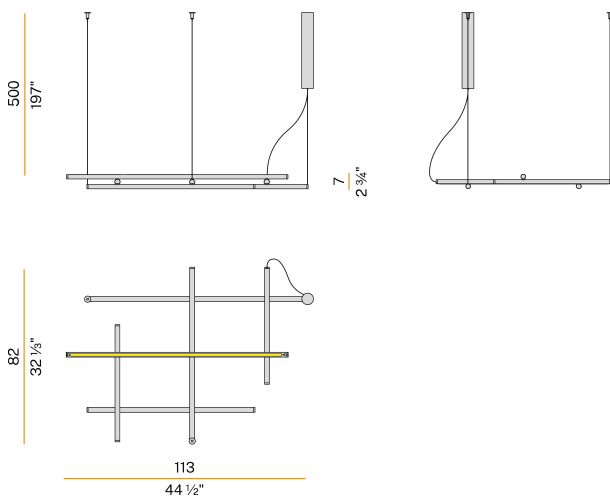

PANZERI

Hilow

120V AC dimmable (0-10V)

L028U17.115.0553

bronze

Spec sheet

CODE	L028U17.115.0553
SYSTEM POWER CONSUMPTION	80W
EFFICACY	63.06lm/W
LIGHT SOURCE	LED
LIGHT SOURCE LIFETIME	L70 (B10) 60.000h
COLOUR TEMPERATURE	2700K Ra>90
LIGHT DISTRIBUTION	diffused
POWER SUPPLY	120V AC
FREQUENCY	50/60Hz
ELECTRICAL CONFIGURATION	dimmable (0-10V)
DRIVER	integrated included
NOMINAL LUMINOUS FLUX	9072lm
DELIVERED LUMEN OUTPUT	5045lm
EFFICIENCY	55.6%
WEIGHT	6,17 lbs
PROTECTION DEGREE	IP20
COLOUR TOLLERANCES	SDCM 3
PACKING DIMENSIONS	34,3 x 46,5 x 5,5 in

Pendant lighting fixture for interiors, with direct and indirect light emission.
 Extruded aluminium structure in white, mat black, bronze, mat brass or titanium polyacrylic paint.
 Joints in turned brass and die-cast aluminium in polyacrylic paint.
 Die-

Technical drawing

Polar diagram