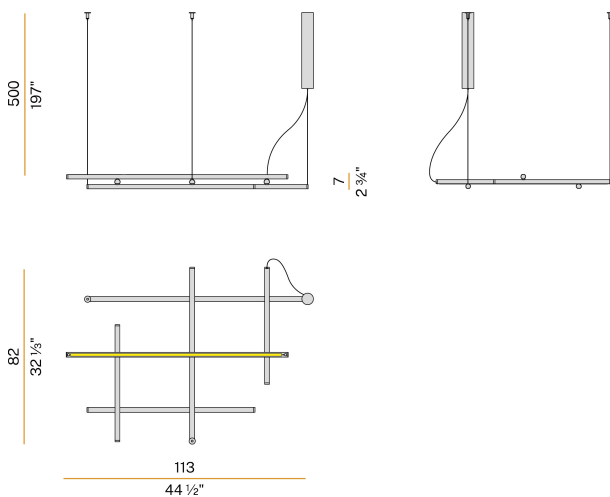

PANZERI

Hilow

120V AC dimmable (0-10V)

L028U17.115.4653

bronze

Spec sheet

CODE	L028U17.115.4653
SYSTEM POWER CONSUMPTION	80W
EFFICACY	63.06lm/W
LIGHT SOURCE	LED
LIGHT SOURCE LIFETIME	L70 (B10) 60.000h
COLOUR TEMPERATURE	3500K Ra>90
LIGHT DISTRIBUTION	diffused
POWER SUPPLY	120V AC
FREQUENCY	50/60Hz
ELECTRICAL CONFIGURATION	dimmable (0-10V)
DRIVER	integrated included
NOMINAL LUMINOUS FLUX	9072lm
DELIVERED LUMEN OUTPUT	5045lm
EFFICIENCY	55.6%
WEIGHT	6,17 lbs
PROTECTION DEGREE	IP20
COLOUR TOLLERANCES	SDCM 3
PACKING DIMENSIONS	34,3 x 46,5 x 5,5 in

Pendant lighting fixture for interiors, with direct and indirect light emission.
Extruded aluminium structure in white, mat black, bronze, mat brass or titanium polyacrylic paint.
Joints in turned brass and die-cast aluminium in polyacrylic paint.
Die-

Technical drawing