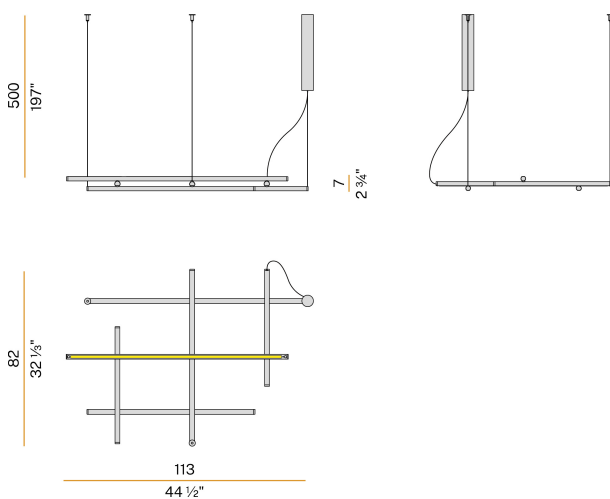

PANZERI

Hilow

120V AC dimmable (0-10V)

L028U19.115.4653

mat brass

Spec sheet

CODE	L028U19.115.4653
SYSTEM POWER CONSUMPTION	80W
EFFICACY	63.06lm/W
LIGHT SOURCE	LED
LIGHT SOURCE LIFETIME	L70 (B10) 60.000h
COLOUR TEMPERATURE	3500K Ra>90
LIGHT DISTRIBUTION	diffused
POWER SUPPLY	120V AC
FREQUENCY	50/60Hz
ELECTRICAL CONFIGURATION	dimmable (0-10V)
DRIVER	integrated included
NOMINAL LUMINOUS FLUX	9072lm
DELIVERED LUMEN OUTPUT	5045lm
EFFICIENCY	55.6%
WEIGHT	6,17 lbs
PROTECTION DEGREE	IP20
COLOUR TOLLERANCES	SDCM 3
PACKING DIMENSIONS	34,3 x 46,5 x 5,5 in

Pendant lighting fixture for interiors, with direct and indirect light emission.
Extruded aluminium structure in white, mat black, bronze, mat brass or titanium polyacrylic paint.
Joints in turned brass and die-cast aluminium in polyacrylic paint.
Die-

Technical drawing