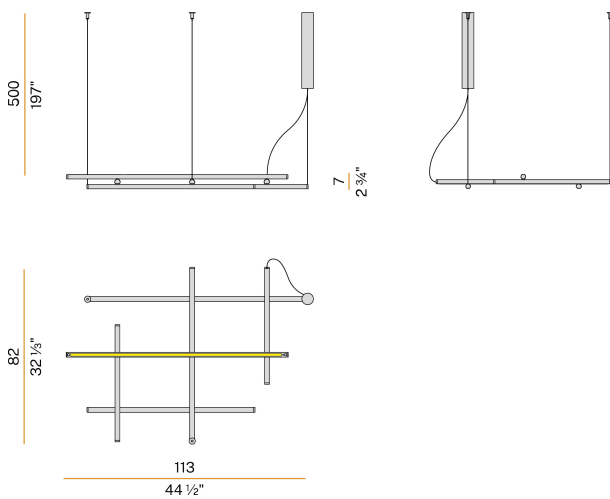

### Spec sheet

CODE	L029U01.115.0553
SYSTEM POWER CONSUMPTION	80W
EFFICACY	26.48lm/W
LIGHT SOURCE	LED
LIGHT SOURCE LIFETIME	L70 (B10) 60.000h
COLOUR TEMPERATURE	2700K Ra>90
LIGHT DISTRIBUTION	diffused
POWER SUPPLY	120V AC
FREQUENCY	50/60Hz
ELECTRICAL CONFIGURATION	dimmable (0-10V)
DRIVER	integrated included
NOMINAL LUMINOUS FLUX	9072lm
DELIVERED LUMEN OUTPUT	2118lm
EFFICIENCY	23.3%
WEIGHT	6,17 lbs
PROTECTION DEGREE	IP20
COLOUR TOLLERANCES	SDCM 3
PACKING DIMENSIONS	34,3 x 46,5 x 5,5 in

### Technical drawing