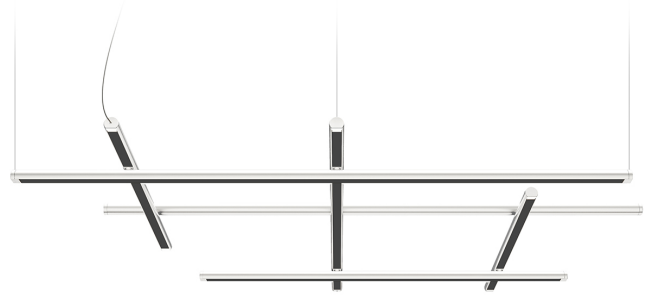

### Spec sheet

CODE	L029U01.115.0553
SYSTEM POWER CONSUMPTION	80W
EFFICACY	26.48lm/W
LIGHT SOURCE	LED
LIGHT SOURCE LIFETIME	L70 (B10) 60.000h
COLOUR TEMPERATURE	2700K Ra>90
LIGHT DISTRIBUTION	diffused
POWER SUPPLY	120V AC
FREQUENCY	50/60Hz
ELECTRICAL CONFIGURATION	dimmable (0-10V)
DRIVER	integrated included
NOMINAL LUMINOUS FLUX	9072lm
DELIVERED LUMEN OUTPUT	2118lm
EFFICIENCY	23.3%
WEIGHT	6,17 lbs
PROTECTION DEGREE	IP20
COLOUR TOLLERANCES	SDCM 3
PACKING DIMENSIONS	34,3 x 46,5 x 5,5 in

Pendant lighting fixture for interiors, with direct and indirect light emission.  
 Extruded aluminium structure in white, mat black, bronze, mat brass or titanium polyacrylic paint.  
 Joints in turned brass and die-cast aluminium in polyacrylic paint.  
 Die-