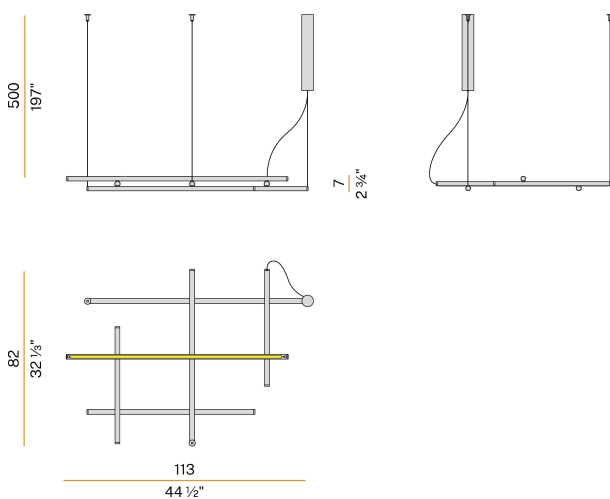

PANZERI

Hilow

120V AC dimmable (0-10V)

L029U01.115.4653

● white

Spec sheet

CODE	L029U01.115.4653
SYSTEM POWER CONSUMPTION	80W
EFFICACY	26.48lm/W
LIGHT SOURCE	LED
LIGHT SOURCE LIFETIME	L70 (B10) 60.000h
COLOUR TEMPERATURE	3500K Ra>90
LIGHT DISTRIBUTION	diffused
POWER SUPPLY	120V AC
FREQUENCY	50/60Hz
ELECTRICAL CONFIGURATION	dimmable (0-10V)
DRIVER	integrated included
NOMINAL LUMINOUS FLUX	9072lm
DELIVERED LUMEN OUTPUT	2118lm
EFFICIENCY	23.3%
WEIGHT	6,17 lbs
PROTECTION DEGREE	IP20
COLOUR TOLLERANCES	SDCM 3
PACKING DIMENSIONS	34,3 x 46,5 x 5,5 in

Pendant lighting fixture for interiors, with direct and indirect light emission.
 Extruded aluminium structure in white, mat black, bronze, mat brass or titanium polyacrylic paint.
 Joints in turned brass and die-cast aluminium in polyacrylic paint.
 Die-

Technical drawing

Polar diagram