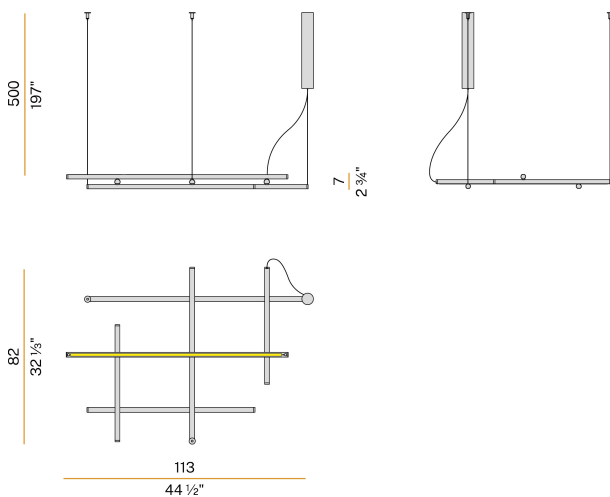

PANZERI

Hilow

120V AC dimmable (0-10V)

L029U06.115.0553

● mat black

Spec sheet

CODE	L029U06.115.0553
SYSTEM POWER CONSUMPTION	80W
EFFICACY	26.48lm/W
LIGHT SOURCE	LED
LIGHT SOURCE LIFETIME	L70 (B10) 60.000h
COLOUR TEMPERATURE	2700K Ra>90
LIGHT DISTRIBUTION	diffused
POWER SUPPLY	120V AC
FREQUENCY	50/60Hz
ELECTRICAL CONFIGURATION	dimmable (0-10V)
DRIVER	integrated included
NOMINAL LUMINOUS FLUX	9072lm
DELIVERED LUMEN OUTPUT	2118lm
EFFICIENCY	23.3%
WEIGHT	6,17 lbs
PROTECTION DEGREE	IP20
COLOUR TOLLERANCES	SDCM 3
PACKING DIMENSIONS	34,3 x 46,5 x 5,5 in

Pendant lighting fixture for interiors, with direct and indirect light emission.
 Extruded aluminium structure in white, mat black, bronze, mat brass or titanium polyacrylic paint.
 Joints in turned brass and die-cast aluminium in polyacrylic paint.
 Die-

Technical drawing

Polar diagram