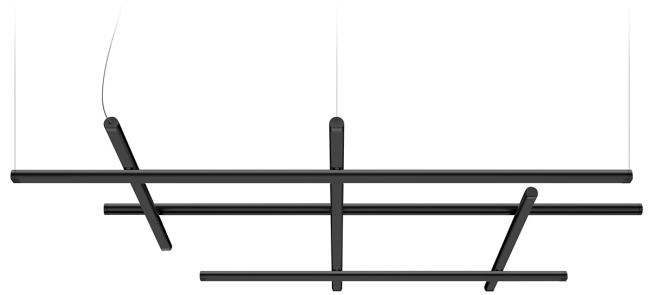

PANZERI

Hilow

120V AC dimmable (0-10V)

L029U06.115.0553

● mat black

Spec sheet

CODE	L029U06.115.0553
SYSTEM POWER CONSUMPTION	80W
EFFICACY	26.48lm/W
LIGHT SOURCE	LED
LIGHT SOURCE LIFETIME	L70 (B10) 60.000h
COLOUR TEMPERATURE	2700K Ra>90
LIGHT DISTRIBUTION	diffused
POWER SUPPLY	120V AC
FREQUENCY	50/60Hz
ELECTRICAL CONFIGURATION	dimmable (0-10V)
DRIVER	integrated included
NOMINAL LUMINOUS FLUX	9072lm
DELIVERED LUMEN OUTPUT	2118lm
EFFICIENCY	23.3%
WEIGHT	6,17 lbs
PROTECTION DEGREE	IP20
COLOUR TOLLERANCES	SDCM 3
PACKING DIMENSIONS	34,3 x 46,5 x 5,5 in

Pendant lighting fixture for interiors, with direct and indirect light emission.
 Extruded aluminium structure in white, mat black, bronze, mat brass or titanium polyacrylic paint.
 Joints in turned brass and die-cast aluminium in polyacrylic paint.
 Die-