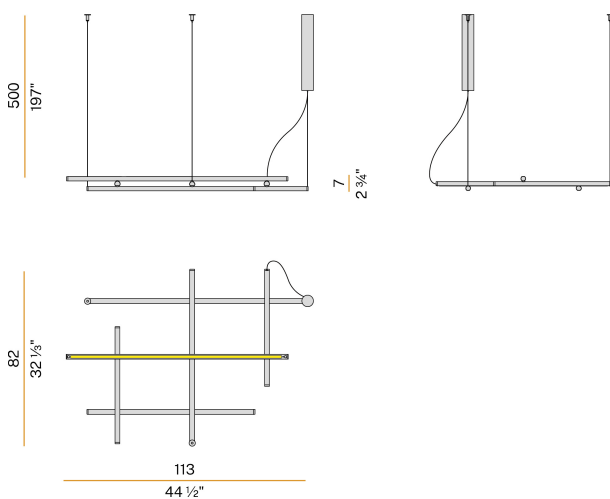

PANZERI

Hilow

120V AC dimmable (0-10V)

L029U06.115.4653

● mat black

Spec sheet

CODE	L029U06.115.4653
SYSTEM POWER CONSUMPTION	80W
EFFICACY	26.48lm/W
LIGHT SOURCE	LED
LIGHT SOURCE LIFETIME	L70 (B10) 60.000h
COLOUR TEMPERATURE	3500K Ra>90
LIGHT DISTRIBUTION	diffused
POWER SUPPLY	120V AC
FREQUENCY	50/60Hz
ELECTRICAL CONFIGURATION	dimmable (0-10V)
DRIVER	integrated included
NOMINAL LUMINOUS FLUX	9072lm
DELIVERED LUMEN OUTPUT	2118lm
EFFICIENCY	23.3%
WEIGHT	6,17 lbs
PROTECTION DEGREE	IP20
COLOUR TOLLERANCES	SDCM 3
PACKING DIMENSIONS	34,3 x 46,5 x 5,5 in

Pendant lighting fixture for interiors, with direct and indirect light emission.
 Extruded aluminium structure in white, mat black, bronze, mat brass or titanium polyacrylic paint.
 Joints in turned brass and die-cast aluminium in polyacrylic paint.
 Die-

Technical drawing

Polar diagram