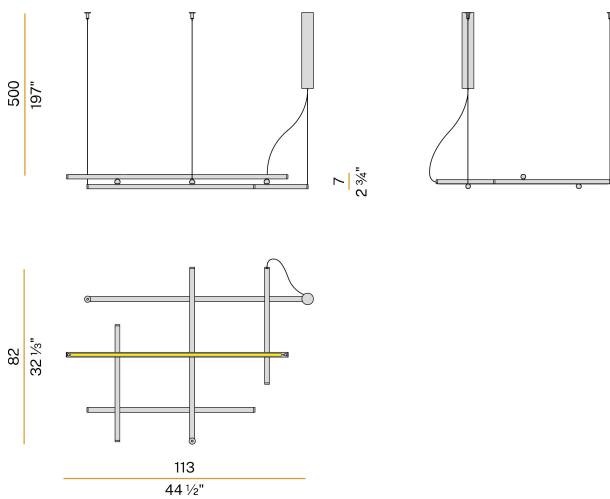

PANZERI

Hilow

120V AC dimmable (0-10V)

L029U17.115.4653

bronze

Spec sheet

CODE	L029U17.115.4653
SYSTEM POWER CONSUMPTION	80W
EFFICACY	26.48lm/W
LIGHT SOURCE	LED
LIGHT SOURCE LIFETIME	L70 (B10) 60.000h
COLOUR TEMPERATURE	3500K Ra>90
LIGHT DISTRIBUTION	diffused
POWER SUPPLY	120V AC
FREQUENCY	50/60Hz
ELECTRICAL CONFIGURATION	dimmable (0-10V)
DRIVER	integrated included
NOMINAL LUMINOUS FLUX	9072lm
DELIVERED LUMEN OUTPUT	2118lm
EFFICIENCY	23.3%
WEIGHT	6,17 lbs
PROTECTION DEGREE	IP20
COLOUR TOLLERANCES	SDCM 3
PACKING DIMENSIONS	34,3 x 46,5 x 5,5 in

Pendant lighting fixture for interiors, with direct and indirect light emission.
 Extruded aluminium structure in white, mat black, bronze, mat brass or titanium polyacrylic paint.
 Joints in turned brass and die-cast aluminium in polyacrylic paint.
 Die-

Technical drawing

Polar diagram