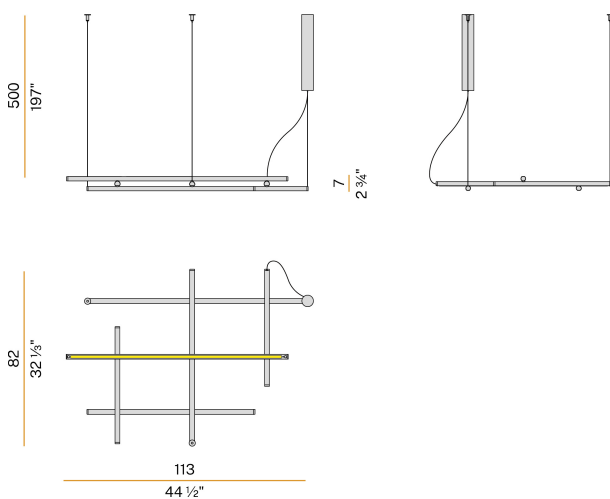

PANZERI

Hilow

120V AC dimmable (0-10V)

L029U30.115.4653

Spec sheet

CODE	L029U30.115.4653
SYSTEM POWER CONSUMPTION	80W
EFFICACY	26.48lm/W
LIGHT SOURCE	LED
LIGHT SOURCE LIFETIME	L70 (B10) 60.000h
COLOUR TEMPERATURE	3500K Ra>90
LIGHT DISTRIBUTION	diffused
POWER SUPPLY	120V AC
FREQUENCY	50/60Hz
ELECTRICAL CONFIGURATION	dimmable (0-10V)
DRIVER	integrated included
NOMINAL LUMINOUS FLUX	9072lm
DELIVERED LUMEN OUTPUT	2118lm
EFFICIENCY	23.3%
WEIGHT	6,17 lbs
PROTECTION DEGREE	IP20
COLOUR TOLLERANCES	SDCM 3
PACKING DIMENSIONS	34,3 x 46,5 x 5,5 in

Pendant lighting fixture for interiors, with direct and indirect light emission.
Extruded aluminium structure in white, mat black, bronze, mat brass or titanium polyacrylic paint.
Joints in turned brass and die-cast aluminium in polyacrylic paint.
Die-

Technical drawing

Polar diagram