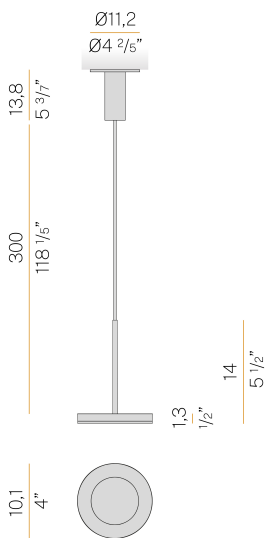

PANZERI

Bella

120V AC 120V ON-OFF
L052U01.011.0550

● white

Spec sheet

CODE	L052U01.011.0550
SYSTEM POWER CONSUMPTION	6,5W
EFFICACY	64.67lm/W
LIGHT SOURCE	LED
LIGHT SOURCE LIFETIME	L80 (B10) 70.000h
COLOUR TEMPERATURE	2700K Ra>90
LIGHT DISTRIBUTION	diffused
POWER SUPPLY	120V AC
FREQUENCY	60Hz
ELECTRICAL CONFIGURATION	120V ON-OFF
DRIVER	integrated included
NOMINAL LUMINOUS FLUX	460lm
DELIVERED LUMEN OUTPUT	388lm
EFFICIENCY	84.3%
WEIGHT	1,20 lbs
PROTECTION DEGREE	IP40
COLOUR TOLLERANCES	SDCM 3
PACKING DIMENSIONS	5,1 x 9,5 x 4,7 in

Pendant lighting fixture for interiors, with direct light emission.
Die-cast aluminium structure in white, black, bronze, mat brass or titanium polyacrylic paint.
Modelled acrylic diffuser with mat finish.
Aluminium closing disk in polyacrylic paint.

Technical drawing

Polar diagram