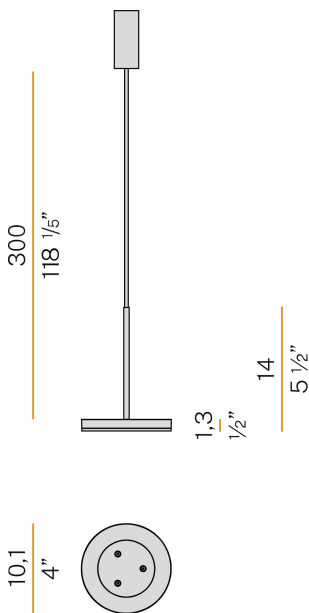

PANZERI

Bella

120V AC 120V ON-OFF

L052U01.011.0550

● white

Spec sheet

CODE	L052U01.011.0550
SYSTEM POWER CONSUMPTION	6,5W
EFFICACY	64.67lm/W
LIGHT SOURCE	LED
LIGHT SOURCE LIFETIME	L80 (B10) 70.000h
COLOUR TEMPERATURE	2700K Ra>90
LIGHT DISTRIBUTION	diffused
POWER SUPPLY	120V AC
FREQUENCY	50/60Hz
ELECTRICAL CONFIGURATION	120V ON-OFF
DRIVER	integrated included
NOMINAL LUMINOUS FLUX	460lm
DELIVERED LUMEN OUTPUT	388lm
EFFICIENCY	84.3%
WEIGHT	0,55 Kg
PROTECTION DEGREE	IP40
COLOUR TOLLERANCES	SDCM 3
PACKING DIMENSIONS	13,0 x 24,0 x 12,0 cm

Suspension lighting fixture for interiors, with direct light emission.
Die-cast aluminium structure in white, black, bronze, mat brass or titanium polyacrylic paint.
Modelled acrylic diffuser with mat finish.
Aluminium closing disk in polyacrylic paint.
Suspension kit with rod in brass tube in polyacrylic paint.
3m (118,1") long suspension and coaxial power cable in transparent PVC.
Power canopy with pickled sheet metal ceiling bracket and extruded aluminium covering in white, black, bronze, mat brass or titanium polyacrylic paint.

Technical drawing

Polar diagram