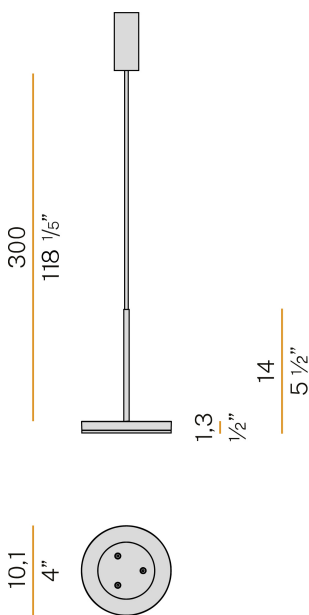

PANZERI

Bella

120V AC 120V ON-OFF

L052U01.011.0550

white

Spec sheet

CODE	L052U01.011.0550
SYSTEM POWER CONSUMPTION	6,5W
EFFICACY	64.67lm/W
LIGHT SOURCE	LED
LIGHT SOURCE LIFETIME	L80 (B10) 70.000h
COLOUR TEMPERATURE	2700K Ra>90
LIGHT DISTRIBUTION	diffused
POWER SUPPLY	120V AC
FREQUENCY	60Hz
ELECTRICAL CONFIGURATION	120V ON-OFF
DRIVER	integrated included
NOMINAL LUMINOUS FLUX	460lm
DELIVERED LUMEN OUTPUT	388lm
EFFICIENCY	84.3%
WEIGHT	1,20 lbs
PROTECTION DEGREE	IP40
COLOUR TOLLERANCES	SDCM 3
PACKING DIMENSIONS	5,1 x 9,5 x 4,7 in

Pendant lighting fixture for interiors, with direct light emission.
Die-cast aluminium structure in white, black, bronze, mat brass or titanium polyacrylic paint.
Modelled acrylic diffuser with mat finish.
Aluminium closing disk in polyacrylic paint.

Technical drawing

Polar diagram