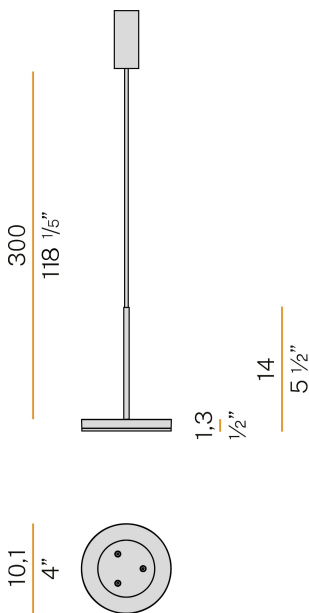

PANZERI

Bella

120V AC 120V ON-OFF
L052U02.011.0550

Spec sheet

CODE	L052U02.011.0550
SYSTEM POWER CONSUMPTION	6,5W
EFFICACY	64.67lm/W
LIGHT SOURCE	LED
LIGHT SOURCE LIFETIME	L80 (B10) 70.000h
COLOUR TEMPERATURE	2700K Ra>90
LIGHT DISTRIBUTION	diffused
POWER SUPPLY	120V AC
FREQUENCY	50/60Hz
ELECTRICAL CONFIGURATION	120V ON-OFF
DRIVER	integrated included
NOMINAL LUMINOUS FLUX	460lm
DELIVERED LUMEN OUTPUT	388lm
EFFICIENCY	84.3%
WEIGHT	0,55 Kg
PROTECTION DEGREE	IP40
COLOUR TOLLERANCES	SDCM 3
PACKING DIMENSIONS	13,0 x 24,0 x 12,0 cm

Suspension lighting fixture for interiors, with direct light emission.
Die-cast aluminium structure in white, black, bronze, mat brass or titanium polyacrylic paint.
Modelled acrylic diffuser with mat finish.
Aluminium closing disk in polyacrylic paint.
Suspension kit with rod in brass tube in polyacrylic paint.
3m (118,1") long suspension and coaxial power cable in transparent PVC.
Power canopy with pickled sheet metal ceiling bracket and extruded aluminium covering in white, black, bronze, mat brass or titanium polyacrylic paint.

Technical drawing

Polar diagram