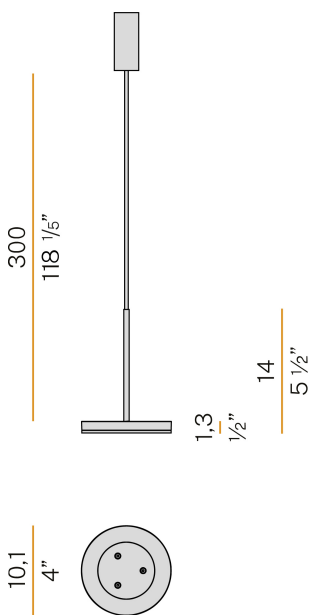

PANZERI

Bella

120V AC 120V ON-OFF
L052U17.011.0550

Spec sheet

CODE	L052U17.011.0550
SYSTEM POWER CONSUMPTION	6,5W
EFFICACY	64.67lm/W
LIGHT SOURCE	LED
LIGHT SOURCE LIFETIME	L80 (B10) 70.000h
COLOUR TEMPERATURE	2700K Ra>90
LIGHT DISTRIBUTION	diffused
POWER SUPPLY	120V AC
FREQUENCY	50/60Hz
ELECTRICAL CONFIGURATION	120V ON-OFF
DRIVER	integrated included
NOMINAL LUMINOUS FLUX	460lm
DELIVERED LUMEN OUTPUT	388lm
EFFICIENCY	84.3%
WEIGHT	0,55 Kg
PROTECTION DEGREE	IP40
COLOUR TOLLERANCES	SDCM 3
PACKING DIMENSIONS	13,0 x 24,0 x 12,0 cm

Suspension lighting fixture for interiors, with direct light emission.
Die-cast aluminium structure in white, black, bronze, mat brass or titanium polyacrylic paint.
Modelled acrylic diffuser with mat finish.
Aluminium closing disk in polyacrylic paint.
Suspension kit with rod in brass tube in polyacrylic paint.
3m (118,1") long suspension and coaxial power cable in transparent PVC.
Power canopy with pickled sheet metal ceiling bracket and extruded aluminium covering in white, black, bronze, mat brass or titanium polyacrylic paint.

Technical drawing

Polar diagram