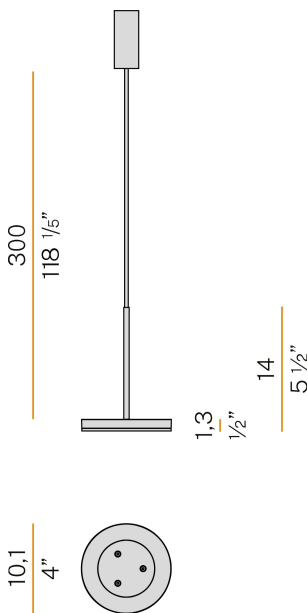

## Bella

120V AC 120V ON-OFF  
L052U19.011.0550

### Spec sheet

CODE	L052U19.011.0550
SYSTEM POWER CONSUMPTION	6,5W
EFFICACY	64.67lm/W
LIGHT SOURCE	LED
LIGHT SOURCE LIFETIME	L80 (B10) 70.000h
COLOUR TEMPERATURE	2700K Ra>90
LIGHT DISTRIBUTION	diffused
POWER SUPPLY	120V AC
FREQUENCY	50/60Hz
ELECTRICAL CONFIGURATION	120V ON-OFF
DRIVER	integrated included
NOMINAL LUMINOUS FLUX	460lm
DELIVERED LUMEN OUTPUT	388lm
EFFICIENCY	84.3%
WEIGHT	0,55 Kg
PROTECTION DEGREE	IP40
COLOUR TOLLERANCES	SDCM 3
PACKING DIMENSIONS	13,0 x 24,0 x 12,0 cm

Suspension lighting fixture for interiors, with direct light emission.  
Die-cast aluminium structure in white, black, bronze, mat brass or titanium polyacrylic paint.  
Modelled acrylic diffuser with mat finish.  
Aluminium closing disk in polyacrylic paint.  
Suspension kit with rod in brass tube in polyacrylic paint.  
3m (118,1") long suspension and coaxial power cable in transparent PVC.  
Power canopy with pickled sheet metal ceiling bracket and extruded aluminium covering in white, black, bronze, mat brass or titanium polyacrylic paint.

### Technical drawing