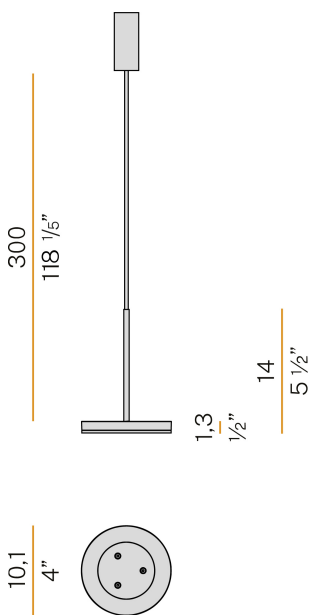

## Bella

120V AC 120V ON-OFF  
L052U30.011.0550

titanium

### Spec sheet

CODE	L052U30.011.0550
SYSTEM POWER CONSUMPTION	6,5W
EFFICACY	64.67lm/W
LIGHT SOURCE	LED
LIGHT SOURCE LIFETIME	L80 (B10) 70.000h
COLOUR TEMPERATURE	2700K Ra>90
LIGHT DISTRIBUTION	diffused
POWER SUPPLY	120V AC
FREQUENCY	50/60Hz
ELECTRICAL CONFIGURATION	120V ON-OFF
DRIVER	integrated included
NOMINAL LUMINOUS FLUX	460lm
DELIVERED LUMEN OUTPUT	388lm
EFFICIENCY	84.3%
WEIGHT	0,55 Kg
PROTECTION DEGREE	IP40
COLOUR TOLLERANCES	SDCM 3
PACKING DIMENSIONS	13,0 x 24,0 x 12,0 cm

Suspension lighting fixture for interiors, with direct light emission.  
Die-cast aluminium structure in white, black, bronze, mat brass or titanium polyacrylic paint.  
Modelled acrylic diffuser with mat finish.  
Aluminium closing disk in polyacrylic paint.  
Suspension kit with rod in brass tube in polyacrylic paint.  
3m (118,1") long suspension and coaxial power cable in transparent PVC.  
Power canopy with pickled sheet metal ceiling bracket and extruded aluminium covering in white, black, bronze, mat brass or titanium polyacrylic paint.

### Technical drawing