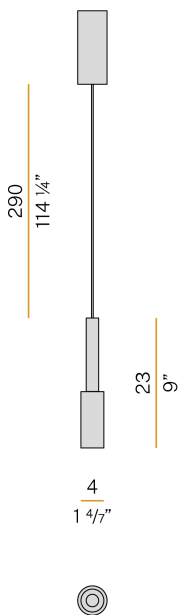

PANZERI

Tubino

120V AC 120V ON-OFF
L073U01.001.0550

white

Spec sheet

CODE	L073U01.001.0550
SYSTEM POWER CONSUMPTION	6,5W
EFFICACY	56.5lm/W
LIGHT SOURCE	LED
LIGHT SOURCE LIFETIME	L70 (B50) 80.000h
COLOUR TEMPERATURE	2700K Ra>90
LIGHT DISTRIBUTION	diffused
POWER SUPPLY	120V AC
FREQUENCY	50/60Hz
ELECTRICAL CONFIGURATION	120V ON-OFF
DRIVER	integrated included
NOMINAL LUMINOUS FLUX	475lm
DELIVERED LUMEN OUTPUT	339lm
EFFICIENCY	71.4%
WEIGHT	0,51 Kg
PROTECTION DEGREE	IP20
COLOUR TOLLERANCES	SDCM 3
PACKING DIMENSIONS	12,0 x 24,0 x 13,0 cm

Suspension lighting fixture for interiors, with direct light emission.
Turned aluminium structure in white, champagne, mat black, bronze or titanium polyacrylic paint.
Turned aluminium head in polyacrylic paint.
Modelled polycarbonate diffuser with opaline finish.
Turned brass end cap in polyacrylic paint.
2,9m (114,2") long suspension and power cable in transparent PVC.
Power canopy with pickled sheet metal ceiling bracket and extruded aluminium covering in white, champagne, mat black, bronze or titanium polyacrylic paint.

Technical drawing

Polar diagram