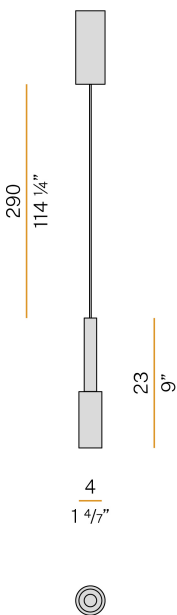

PANZERI

Tubino

120V AC 120V ON-OFF
L073U05.001.0550

 champagne

Spec sheet

CODE	L073U05.001.0550
SYSTEM POWER CONSUMPTION	6,5W
EFFICACY	56.5lm/W
LIGHT SOURCE	LED
LIGHT SOURCE LIFETIME	L70 (B50) 80.000h
COLOUR TEMPERATURE	2700K Ra>90
LIGHT DISTRIBUTION	diffused
POWER SUPPLY	120V AC
FREQUENCY	50/60Hz
ELECTRICAL CONFIGURATION	120V ON-OFF
DRIVER	integrated included
NOMINAL LUMINOUS FLUX	475lm
DELIVERED LUMEN OUTPUT	339lm
EFFICIENCY	71.4%
WEIGHT	0,51 Kg
PROTECTION DEGREE	IP20
COLOUR TOLLERANCES	SDCM 3
PACKING DIMENSIONS	12,0 x 24,0 x 13,0 cm

Suspension lighting fixture for interiors, with direct light emission.
Turned aluminium structure in white, champagne, mat black, bronze or titanium polyacrylic paint.
Turned aluminium head in polyacrylic paint.
Modelled polycarbonate diffuser with opaline finish.
Turned brass end cap in polyacrylic paint.
2,9m (114,2") long suspension and power cable in transparent PVC.
Power canopy with pickled sheet metal ceiling bracket and extruded aluminium covering in white, champagne, mat black, bronze or titanium polyacrylic paint.

Technical drawing

Polar diagram