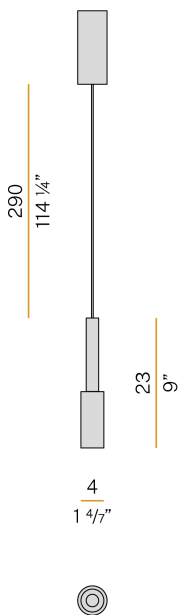

PANZERI

Tubino

120V AC 120V ON-OFF
L073U06.001.0550

Spec sheet

CODE	L073U06.001.0550
SYSTEM POWER CONSUMPTION	6,5W
EFFICACY	56.5lm/W
LIGHT SOURCE	LED
LIGHT SOURCE LIFETIME	L70 (B50) 80.000h
COLOUR TEMPERATURE	2700K Ra>90
LIGHT DISTRIBUTION	diffused
POWER SUPPLY	120V AC
FREQUENCY	50/60Hz
ELECTRICAL CONFIGURATION	120V ON-OFF
DRIVER	integrated included
NOMINAL LUMINOUS FLUX	475lm
DELIVERED LUMEN OUTPUT	339lm
EFFICIENCY	71.4%
WEIGHT	0,51 Kg
PROTECTION DEGREE	IP20
COLOUR TOLLERANCES	SDCM 3
PACKING DIMENSIONS	12,0 x 24,0 x 13,0 cm

Suspension lighting fixture for interiors, with direct light emission.
Turned aluminium structure in white, champagne, mat black, bronze or titanium polyacrylic paint.
Turned aluminium head in polyacrylic paint.
Modelled polycarbonate diffuser with opaline finish.
Turned brass end cap in polyacrylic paint.
2,9m (114,2") long suspension and power cable in transparent PVC.
Power canopy with pickled sheet metal ceiling bracket and extruded aluminium covering in white, champagne, mat black, bronze or titanium polyacrylic paint.

Technical drawing

Polar diagram