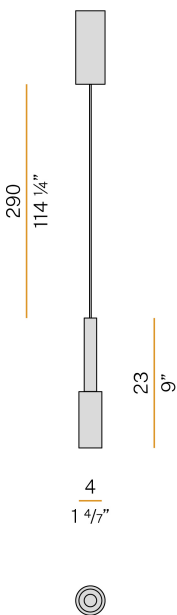

PANZERI

Tubino

120V AC 120V ON-OFF
L073U17.001.0550

Spec sheet

CODE	L073U17.001.0550
SYSTEM POWER CONSUMPTION	6,5W
EFFICACY	56.5lm/W
LIGHT SOURCE	LED
LIGHT SOURCE LIFETIME	L70 (B50) 80.000h
COLOUR TEMPERATURE	2700K Ra>90
LIGHT DISTRIBUTION	diffused
POWER SUPPLY	120V AC
FREQUENCY	50/60Hz
ELECTRICAL CONFIGURATION	120V ON-OFF
DRIVER	integrated included
NOMINAL LUMINOUS FLUX	475lm
DELIVERED LUMEN OUTPUT	339lm
EFFICIENCY	71.4%
WEIGHT	0,51 Kg
PROTECTION DEGREE	IP20
COLOUR TOLLERANCES	SDCM 3
PACKING DIMENSIONS	12,0 x 24,0 x 13,0 cm

Suspension lighting fixture for interiors, with direct light emission.
Turned aluminium structure in white, champagne, mat black, bronze or titanium polyacrylic paint.
Turned aluminium head in polyacrylic paint.
Modelled polycarbonate diffuser with opaline finish.
Turned brass end cap in polyacrylic paint.
2,9m (114,2") long suspension and power cable in transparent PVC.
Power canopy with pickled sheet metal ceiling bracket and extruded aluminium covering in white, champagne, mat black, bronze or titanium polyacrylic paint.

Technical drawing

Polar diagram