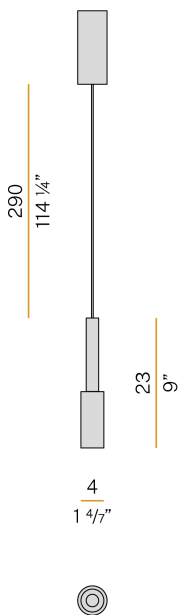

PANZERI

Tubino

120V AC 120V ON-OFF
L073U30.001.0550

titanium

Spec sheet

CODE	L073U30.001.0550
SYSTEM POWER CONSUMPTION	6,5W
EFFICACY	56.5lm/W
LIGHT SOURCE	LED
LIGHT SOURCE LIFETIME	L70 (B50) 80.000h
COLOUR TEMPERATURE	2700K Ra>90
LIGHT DISTRIBUTION	diffused
POWER SUPPLY	120V AC
FREQUENCY	50/60Hz
ELECTRICAL CONFIGURATION	120V ON-OFF
DRIVER	integrated included
NOMINAL LUMINOUS FLUX	475lm
DELIVERED LUMEN OUTPUT	339lm
EFFICIENCY	71.4%
WEIGHT	0,51 Kg
PROTECTION DEGREE	IP20
COLOUR TOLLERANCES	SDCM 3
PACKING DIMENSIONS	12,0 x 24,0 x 13,0 cm

Suspension lighting fixture for interiors, with direct light emission.
Turned aluminium structure in white, champagne, mat black, bronze or titanium polyacrylic paint.
Turned aluminium head in polyacrylic paint.
Modelled polycarbonate diffuser with opaline finish.
Turned brass end cap in polyacrylic paint.
2,9m (114,2") long suspension and power cable in transparent PVC.
Power canopy with pickled sheet metal ceiling bracket and extruded aluminium covering in white, champagne, mat black, bronze or titanium polyacrylic paint.

Technical drawing

Polar diagram