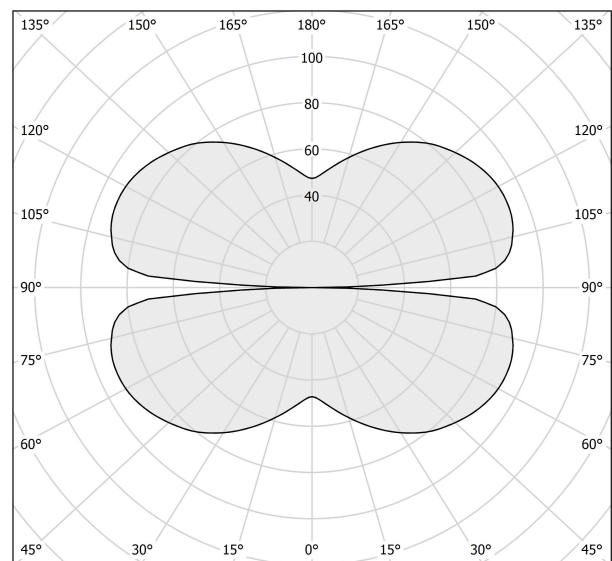

PANZERI

Arena

120-277V AC dimmable (0-10V)

L074U02.150.0553

Spec sheet

CODE	L074U02.150.0553
SYSTEM POWER CONSUMPTION	78W
EFFICACY	86.45lm/W
LIGHT SOURCE	LED
LIGHT SOURCE LIFETIME	L70 (B50) 60.000h
COLOUR TEMPERATURE	2700K Ra>90
LIGHT DISTRIBUTION	diffused + adjustable
BEAM ANGLE	30°
POWER SUPPLY	120-277V AC
FREQUENCY	60Hz
ELECTRICAL CONFIGURATION	dimmable (0-10V)
DRIVER	integrated included
NOMINAL LUMINOUS FLUX	8522lm
DELIVERED LUMEN OUTPUT	6743lm
EFFICIENCY	79.1%
WEIGHT	16.58 lbs
PROTECTION DEGREE	IP20
COLOUR TOLLERANCES	SDCM 3
PACKING DIMENSIONS	63,0 x 63,0 x 4,3 in

Suspension lighting fixture for interiors, with direct and indirect light emission and swivelling accent light.

Bended extruded aluminium structure in white, black, bronze, mat brass or titanium polyacrylic paint.

Extruded polycarbonate diffuser with opaline finish.

Die-cast aluminium joints in polyacrylic paint.

Die-cast aluminium projectors rotating on two axes in polyacrylic paint.

Reflectors in thermoplastic material with chrome plated finish.

Textured glass screens.

Anti-glare snoots in black thermoplastic material.

5m (196,9") long steel suspension cables.

5m (196,9") long power cable in transparent PVC.

Power canopy with pickled sheet metal ceiling bracket and covering in white, black, bronze, mat brass or titanium polyacrylic paint.

Technical drawing

Polar diagram

cd/klm
— C0 - C180   - - - C90 - C270