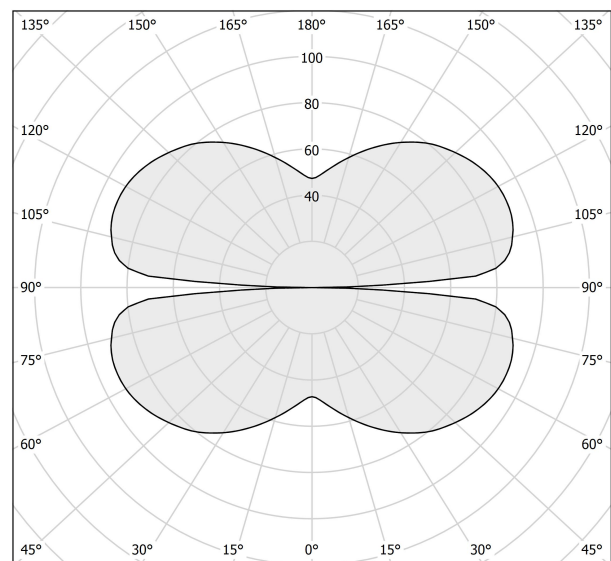

PANZERI

Arena

120-277V AC dimmable (0-10V)

L074U17.100.0553

Spec sheet

CODE	L074U17.100.0553
SYSTEM POWER CONSUMPTION	78W
EFFICACY	86.45lm/W
LIGHT SOURCE	LED
LIGHT SOURCE LIFETIME	L70 (B50) 60.000h
COLOUR TEMPERATURE	2700K Ra>90
LIGHT DISTRIBUTION	diffused + adjustable
BEAM ANGLE	30°
POWER SUPPLY	120-277V AC
FREQUENCY	60Hz
ELECTRICAL CONFIGURATION	dimmable (0-10V)
DRIVER	integrated included
NOMINAL LUMINOUS FLUX	8522lm
DELIVERED LUMEN OUTPUT	6743lm
EFFICIENCY	79.1%
WEIGHT	10,63 lbs
PROTECTION DEGREE	IP20
COLOUR TOLLERANCES	SDCM 3
PACKING DIMENSIONS	42,1 x 42,1 x 4,3 in

Technical drawing

Polar diagram

cd/klm
— C0 - C180 - - - C90 - C270