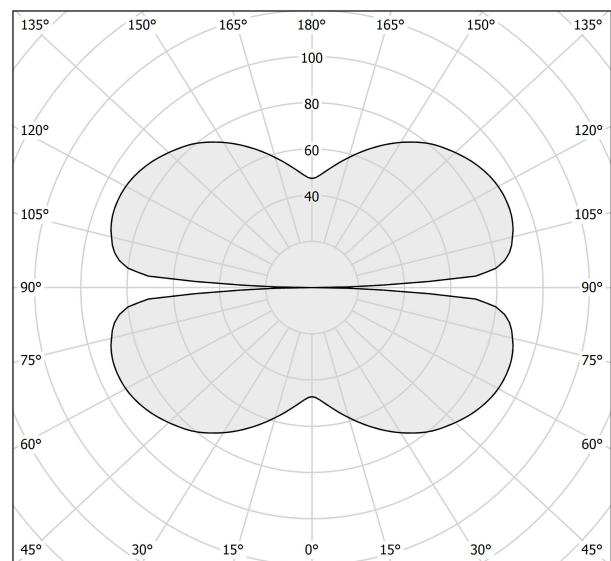

PANZERI

Arena

120-277V AC dimmable (0-10V)

L074U17.150.0553

bronze

Spec sheet

CODE	L074U17.150.0553
SYSTEM POWER CONSUMPTION	78W
EFFICACY	86.45lm/W
LIGHT SOURCE	LED
LIGHT SOURCE LIFETIME	L70 (B50) 60.000h
COLOUR TEMPERATURE	2700K Ra>90
LIGHT DISTRIBUTION	diffused + adjustable
BEAM ANGLE	30°
POWER SUPPLY	120-277V AC
FREQUENCY	60Hz
ELECTRICAL CONFIGURATION	dimmable (0-10V)
DRIVER	integrated included
NOMINAL LUMINOUS FLUX	8522lm
DELIVERED LUMEN OUTPUT	6743lm
EFFICIENCY	79.1%
WEIGHT	16.58 lbs
PROTECTION DEGREE	IP20
COLOUR TOLLERANCES	SDCM 3
PACKING DIMENSIONS	63,0 x 63,0 x 4,3 in

Technical drawing

Polar diagram

cd/klm
— C0 - C180 - - - C90 - C270