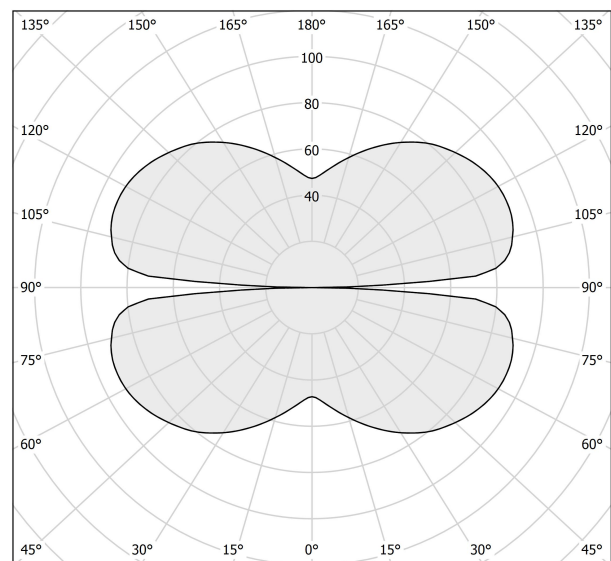

PANZERI

Arena

120-277V AC dimmable (0-10V)

L074U19:100.0553

Spec sheet

CODE	L074U19.100.0553
SYSTEM POWER CONSUMPTION	78W
EFFICACY	86.45lm/W
LIGHT SOURCE	LED
LIGHT SOURCE LIFETIME	L70 (B50) 60.000h
COLOUR TEMPERATURE	2700K Ra>90
LIGHT DISTRIBUTION	diffused + adjustable
BEAM ANGLE	30°
POWER SUPPLY	120-277V AC
FREQUENCY	60Hz
ELECTRICAL CONFIGURATION	dimmable (0-10V)
DRIVER	integrated included
NOMINAL LUMINOUS FLUX	8522lm
DELIVERED LUMEN OUTPUT	6743lm
EFFICIENCY	79.1%
WEIGHT	10,63 lbs
PROTECTION DEGREE	IP20
COLOUR TOLLERANCES	SDCM 3
PACKING DIMENSIONS	42,1 x 42,1 x 4,3 in

Technical drawing

Polar diagram

cd/klm
— C0 - C180 - - - C90 - C270