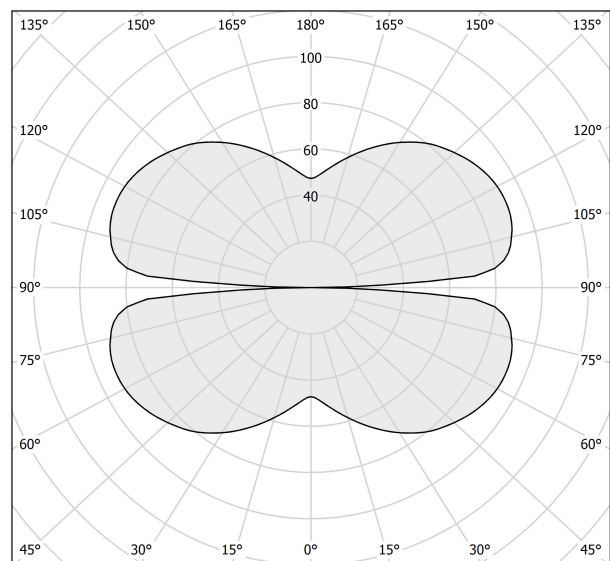

PANZERI

Arena

120-277V AC dimmable (0-10V)

L074U19:150.0553

Spec sheet

CODE	L074U19:150.0553
SYSTEM POWER CONSUMPTION	78W
EFFICACY	86.45lm/W
LIGHT SOURCE	LED
LIGHT SOURCE LIFETIME	L70 (B50) 60.000h
COLOUR TEMPERATURE	2700K Ra>90
LIGHT DISTRIBUTION	diffused + adjustable
BEAM ANGLE	30°
POWER SUPPLY	120-277V AC
FREQUENCY	60Hz
ELECTRICAL CONFIGURATION	dimmable (0-10V)
DRIVER	integrated included
NOMINAL LUMINOUS FLUX	8522lm
DELIVERED LUMEN OUTPUT	6743lm
EFFICIENCY	79.1%
WEIGHT	16.58 lbs
PROTECTION DEGREE	IP20
COLOUR TOLLERANCES	SDCM 3
PACKING DIMENSIONS	63,0 x 63,0 x 4,3 in

Technical drawing

Polar diagram

cd/klm
— C0 - C180 - - - C90 - C270