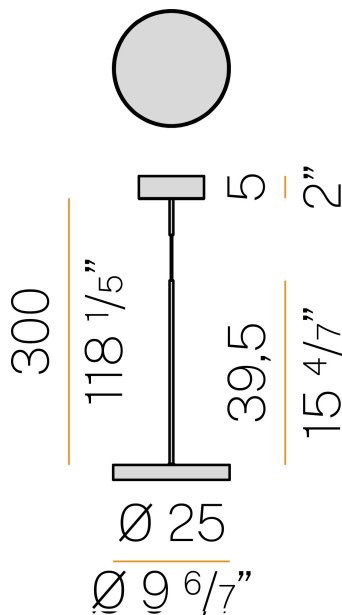

PANZERI

Dip

120V AC 120V-277V dimmable (0-10V)

L084U06.000.0553

● mat black

Spec sheet

CODE	L084U06.000.0553
SYSTEM POWER CONSUMPTION	18W
EFFICACY	107.28lm/W
LIGHT SOURCE	LED
COLOUR TEMPERATURE	2700K Ra>90
LIGHT DISTRIBUTION	diffused
POWER SUPPLY	120V AC
FREQUENCY	50/60Hz
ELECTRICAL CONFIGURATION	120V-277V dimmable (0-10V)
DRIVER	integrated included
NOMINAL LUMINOUS FLUX	3013lm
DELIVERED LUMEN OUTPUT	1931lm
EFFICIENCY	64.1%
WEIGHT	1,98 Kg
PROTECTION DEGREE	IP40
COLOUR TOLLERANCES	SDCM 3
PACKING DIMENSIONS	27,0 x 27,0 x 56,0 cm

Suspension lighting fixture for ceiling installation for interiors, with direct light emission.

Power supply canopy with pickled sheet metal fixing bracket, deep-drawn sheet metal closing frame in polyacrylic paint.

Suspension kit with painted brass tube tige, power supply and 3m (118.1") long suspension adjustable coaxial cable.

Technical drawing

Polar diagram