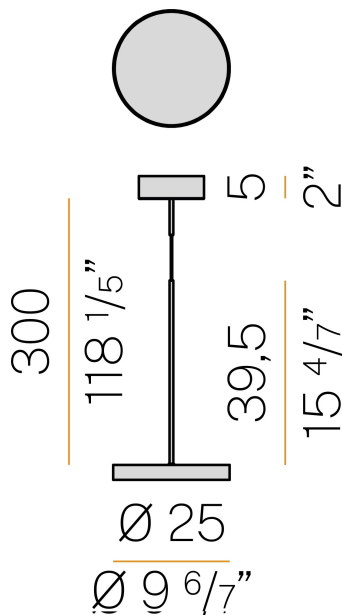

### Spec sheet

CODE	L084U17.000.0553
SYSTEM POWER CONSUMPTION	18W
EFFICACY	107.28lm/W
LIGHT SOURCE	LED
COLOUR TEMPERATURE	2700K Ra>90
LIGHT DISTRIBUTION	diffused
POWER SUPPLY	120V AC
FREQUENCY	50/60Hz
ELECTRICAL CONFIGURATION	120V-277V dimmable (0-10V)
DRIVER	integrated included
NOMINAL LUMINOUS FLUX	3013lm
DELIVERED LUMEN OUTPUT	1931lm
EFFICIENCY	64.1%
WEIGHT	1,98 Kg
PROTECTION DEGREE	IP40
COLOUR TOLLERANCES	SDCM 3
PACKING DIMENSIONS	27,0 x 27,0 x 56,0 cm

Suspension lighting fixture for ceiling installation for interiors, with direct light emission.

Power supply canopy with pickled sheet metal fixing bracket, deep-drawn sheet metal closing frame in polyacrylic paint.

### Technical drawing

### Polar diagram