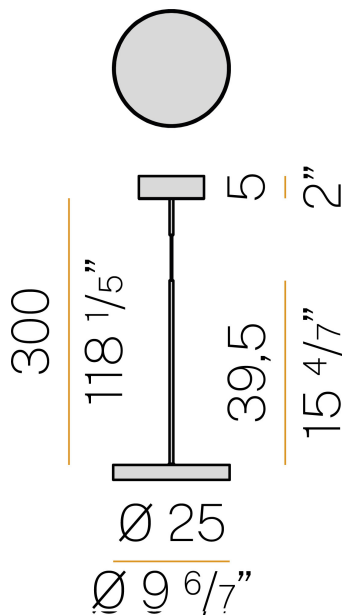

### Spec sheet

|                          |                            |
|--------------------------|----------------------------|
| CODE                     | L084U28.000.0553           |
| SYSTEM POWER CONSUMPTION | 18W                        |
| EFFICACY                 | 107.28lm/W                 |
| LIGHT SOURCE             | LED                        |
| COLOUR TEMPERATURE       | 2700K Ra>90                |
| LIGHT DISTRIBUTION       | diffused                   |
| POWER SUPPLY             | 120V AC                    |
| FREQUENCY                | 50/60Hz                    |
| ELECTRICAL CONFIGURATION | 120V-277V dimmable (0-10V) |
| DRIVER                   | integrated included        |
| NOMINAL LUMINOUS FLUX    | 3013lm                     |
| DELIVERED LUMEN OUTPUT   | 1931lm                     |
| EFFICIENCY               | 64.1%                      |
| WEIGHT                   | 1,98 Kg                    |
| PROTECTION DEGREE        | IP40                       |
| COLOUR TOLLERANCES       | SDCM 3                     |
| PACKING DIMENSIONS       | 27,0 x 27,0 x 56,0 cm      |

Suspension lighting fixture for ceiling installation for interiors, with direct light emission.

Power supply canopy with pickled sheet metal fixing bracket, deep-drawn sheet metal closing frame in polyacrylic paint.

### Technical drawing

### Polar diagram