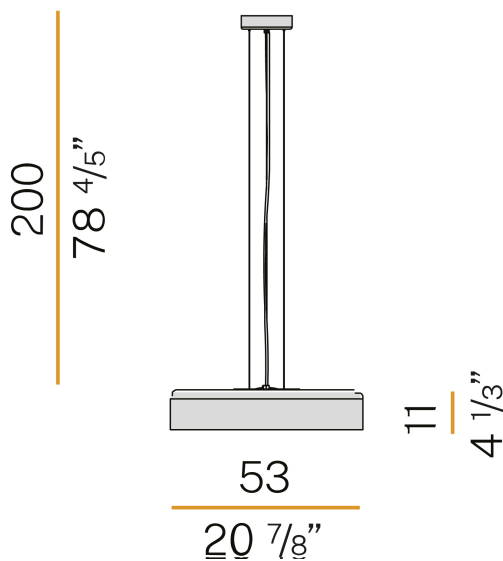

PANZERI

Ginevra

120V AC 120V-277V dimmable (0-10V)

L092U80.050.0453

 black/gold

Spec sheet

CODE	L092U80.050.0453
SYSTEM POWER CONSUMPTION	36W
EFFICACY	81lm/W
LIGHT SOURCE	LED
LIGHT SOURCE LIFETIME	L80 (B20) 80.000h
COLOUR TEMPERATURE	3000K Ra>90
LIGHT DISTRIBUTION	diffused
POWER SUPPLY	120V AC
FREQUENCY	50/60Hz
ELECTRICAL CONFIGURATION	120V-277V dimmable (0-10V)
DRIVER	integrated included
NOMINAL LUMINOUS FLUX	4528lm
DELIVERED LUMEN OUTPUT	2916lm
EFFICIENCY	64.4%
GLARE RATING	UGR < 19
WEIGHT	6,27 Kg
PROTECTION DEGREE	IP20
COLOUR TOLLERANCES	SDCM <3
PACKING DIMENSIONS	20,0 x 62,0 x 62,0 cm

Suspension lighting fixture for interiors, with direct and indirect light emission. Pickled sheet metal cap in polyacrylic paint. Turned aluminium structure in mat black and gold or white and gold polyacrylic paint. Pickled sheet metal wiring support plate in polyacrylic paint. Moulded polycarbonate micro-prismatic diffuser. 2m (78,7") long steel suspension cables. 2,2m (86,6") long power cable in transparent PVC. Power canopy with galvanized sheet metal ceiling bracket and pickled sheet metal covering in white or mat black polyacrylic paint.

Technical drawing

Polar diagram