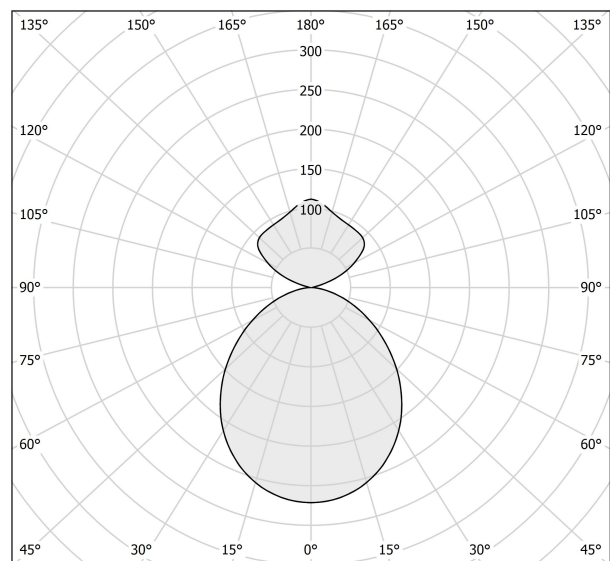

Polar diagram

cd/klm
— C0 - C180   - - - C90 - C270