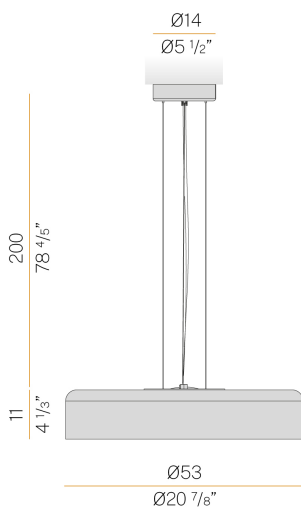

PANZERI

Ginevra

120-277V AC dimmable (0-10V)

L092U80.050.0453

 black/gold

Spec sheet

CODE	L092U80.050.0453
SYSTEM POWER CONSUMPTION	36W
EFFICACY	81lm/W
LIGHT SOURCE	LED
LIGHT SOURCE LIFETIME	L80 (B20) 80.000h
COLOUR TEMPERATURE	3000K Ra>90
LIGHT DISTRIBUTION	diffused
POWER SUPPLY	120-277V AC
FREQUENCY	60Hz
ELECTRICAL CONFIGURATION	dimmable (0-10V)
DRIVER	integrated included
NOMINAL LUMINOUS FLUX	4528lm
DELIVERED LUMEN OUTPUT	2916lm
EFFICIENCY	64.4%
GLARE RATING	UGR < 19
WEIGHT	13,82 lbs
PROTECTION DEGREE	IP20
COLOUR TOLLERANCES	SDCM <3
PACKING DIMENSIONS	7,9 x 24,4 x 24,4 in

Pendant lighting fixture for interiors, with direct and indirect light emission.
 Pickled sheet metal cap in polyacrylic paint.
 Turned aluminium structure in mat black and gold or white and gold polyacrylic paint.
 Pickled sheet metal wiring support plat

Technical drawing

Polar diagram