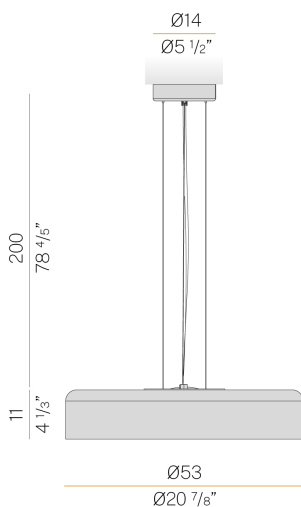

Technical drawing