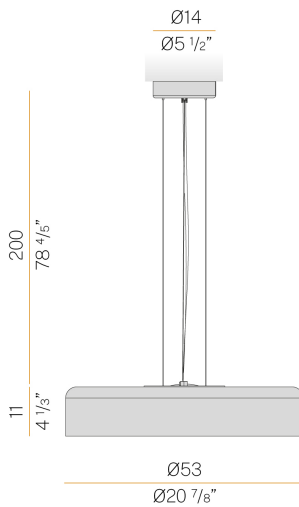

Technical drawing