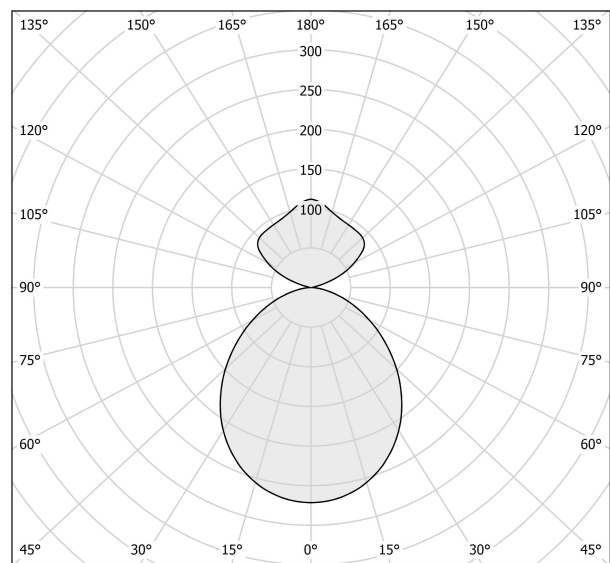

### Spec sheet

CODE	L092U80.050.4653
SYSTEM POWER CONSUMPTION	36W
EFFICACY	81lm/W
LIGHT SOURCE	LED
LIGHT SOURCE LIFETIME	L80 (B20) 80.000h
COLOUR TEMPERATURE	3500K Ra>90
LIGHT DISTRIBUTION	diffused
POWER SUPPLY	120-277V AC
FREQUENCY	60Hz
ELECTRICAL CONFIGURATION	dimmable (0-10V)
DRIVER	integrated included
NOMINAL LUMINOUS FLUX	4528lm
DELIVERED LUMEN OUTPUT	2916lm
EFFICIENCY	64.4%
GLARE RATING	UGR < 19
WEIGHT	13,82 lbs
PROTECTION DEGREE	IP20
COLOUR TOLLERANCES	SDCM <3
PACKING DIMENSIONS	7,9 x 24,4 x 24,4 in

### Technical drawing

### Polar diagram

cd/klm  
— C0 - C180    - - - C90 - C270