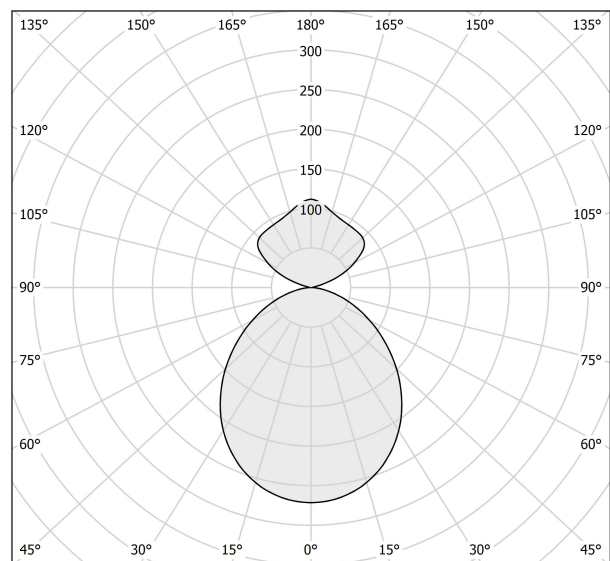

PANZERI

Ginevra

120-277V AC dimmable (0-10V)

L092U80.080.0453

 black/gold

Spec sheet

CODE	L092U80.080.0453
SYSTEM POWER CONSUMPTION	82W
EFFICACY	94.9lm/W
LIGHT SOURCE	LED
LIGHT SOURCE LIFETIME	L80 (B20) 80.000h
COLOUR TEMPERATURE	3000K Ra>90
LIGHT DISTRIBUTION	diffused
POWER SUPPLY	120-277V AC
FREQUENCY	60Hz
ELECTRICAL CONFIGURATION	dimmable (0-10V)
DRIVER	integrated included
NOMINAL LUMINOUS FLUX	10285lm
DELIVERED LUMEN OUTPUT	7782lm
EFFICIENCY	75.7%
GLARE RATING	UGR < 19
WEIGHT	24,18 lbs
PROTECTION DEGREE	IP20
COLOUR TOLLERANCES	SDCM < 3
PACKING DIMENSIONS	7,1 x 35,4 x 35,4 in

Technical drawing

Polar diagram

cd/klm
 — C0 - C180 - - - C90 - C270