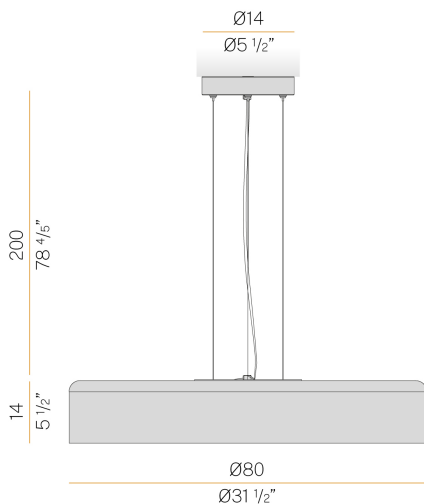

PANZERI

Ginevra

120-277V AC dimmable (0-10V)

L092U80.080.0453

 black/gold

Spec sheet

CODE	L092U80.080.0453
SYSTEM POWER CONSUMPTION	82W
EFFICACY	94.9lm/W
LIGHT SOURCE	LED
LIGHT SOURCE LIFETIME	L80 (B20) 80.000h
COLOUR TEMPERATURE	3000K Ra>90
LIGHT DISTRIBUTION	diffused
POWER SUPPLY	120-277V AC
FREQUENCY	60Hz
ELECTRICAL CONFIGURATION	dimmable (0-10V)
DRIVER	integrated included
NOMINAL LUMINOUS FLUX	10285lm
DELIVERED LUMEN OUTPUT	7782lm
EFFICIENCY	75.7%
GLARE RATING	UGR < 19
WEIGHT	24,18 lbs
PROTECTION DEGREE	IP20
COLOUR TOLLERANCES	SDCM < 3
PACKING DIMENSIONS	7,1 x 35,4 x 35,4 in

Pendant lighting fixture for interiors, with direct and indirect light emission.
Pickled sheet metal cap in polyacrylic paint.
Turned aluminium structure in mat black and gold or white and gold polyacrylic paint.
Pickled sheet metal wiring support plat

Technical drawing

Polar diagram

cd/klm
 — C0 - C180 - - - C90 - C270