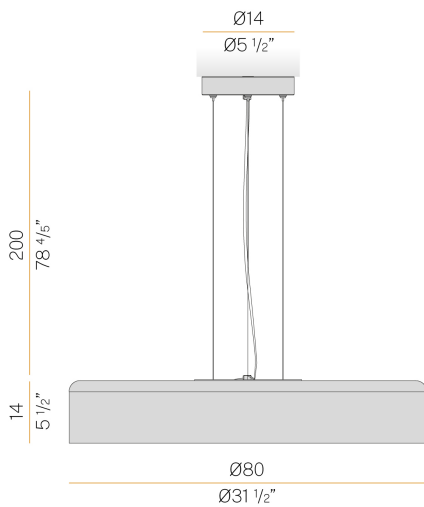

PANZERI

Ginevra

120-277V AC dimmable (0-10V)

L092U80.080.0453

 black/gold

DIRECT
LIGHT

Spec sheet

CODE	L092U80.080.0453
SYSTEM POWER CONSUMPTION	82W
EFFICACY	94.9lm/W
LIGHT SOURCE	LED
LIGHT SOURCE LIFETIME	L80 (B20) 80.000h
COLOUR TEMPERATURE	3000K Ra>90
LIGHT DISTRIBUTION	diffused
POWER SUPPLY	120-277V AC
FREQUENCY	60Hz
ELECTRICAL CONFIGURATION	dimmable (0-10V)
DRIVER	integrated included
NOMINAL LUMINOUS FLUX	10285lm
DELIVERED LUMEN OUTPUT	7782lm
EFFICIENCY	75.7%
GLARE RATING	UGR < 19
WEIGHT	24,18 lbs
PROTECTION DEGREE	IP20
COLOUR TOLLERANCES	SDCM <3
PACKING DIMENSIONS	7,1 x 35,4 x 35,4 in

Pendant lighting fixture for interiors, with direct and indirect light emission.
Pickled sheet metal cap in polyacrylic paint.
Turned aluminium structure in mat black and gold or white and gold polyacrylic paint.
Pickled sheet metal wiring support plat

Technical drawing

Polar diagram