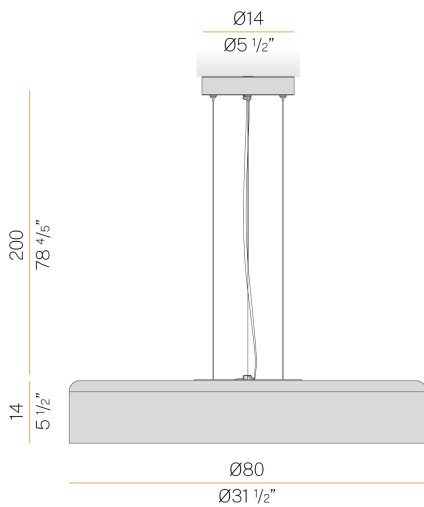

PANZERI

Ginevra

120-277V AC dimmable (0-10V)

L092U80.080.4653

 black/gold

Spec sheet

CODE	L092U80.080.4653
SYSTEM POWER CONSUMPTION	82W
EFFICACY	94.9lm/W
LIGHT SOURCE	LED
LIGHT SOURCE LIFETIME	L80 (B20) 80.000h
COLOUR TEMPERATURE	3500K Ra>90
LIGHT DISTRIBUTION	diffused
POWER SUPPLY	120-277V AC
FREQUENCY	60Hz
ELECTRICAL CONFIGURATION	dimmable (0-10V)
DRIVER	integrated included
NOMINAL LUMINOUS FLUX	10285lm
DELIVERED LUMEN OUTPUT	7782lm
EFFICIENCY	75.7%
GLARE RATING	UGR < 19
WEIGHT	24,18 lbs
PROTECTION DEGREE	IP20
COLOUR TOLLERANCES	SDCM <3
PACKING DIMENSIONS	7,1 x 35,4 x 35,4 in

Pendant lighting fixture for interiors, with direct and indirect light emission.
Pickled sheet metal cap in polyacrylic paint.
Turned aluminium structure in mat black and gold or white and gold polyacrylic paint.
Pickled sheet metal wiring support plat

Technical drawing

Polar diagram

cd/klm
— C0 - C180 - - - C90 - C270