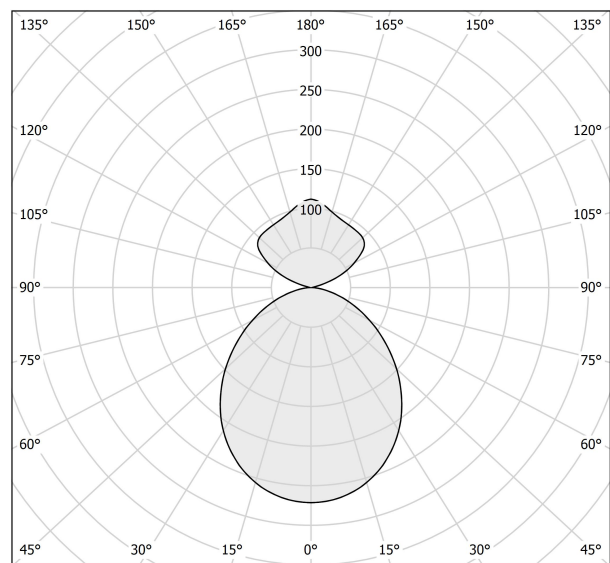

PANZERI

Ginevra

120-277V AC dimmable (0-10V)

L092U80.080.4653

 black/gold

Spec sheet

CODE	L092U80.080.4653
SYSTEM POWER CONSUMPTION	82W
EFFICACY	94.9lm/W
LIGHT SOURCE	LED
LIGHT SOURCE LIFETIME	L80 (B20) 80.000h
COLOUR TEMPERATURE	3500K Ra>90
LIGHT DISTRIBUTION	diffused
POWER SUPPLY	120-277V AC
FREQUENCY	60Hz
ELECTRICAL CONFIGURATION	dimmable (0-10V)
DRIVER	integrated included
NOMINAL LUMINOUS FLUX	10285lm
DELIVERED LUMEN OUTPUT	7782lm
EFFICIENCY	75.7%
GLARE RATING	UGR < 19
WEIGHT	24,18 lbs
PROTECTION DEGREE	IP20
COLOUR TOLLERANCES	SDCM <3
PACKING DIMENSIONS	7,1 x 35,4 x 35,4 in

Technical drawing

Polar diagram

cd/klm
— C0 - C180 - - - C90 - C270