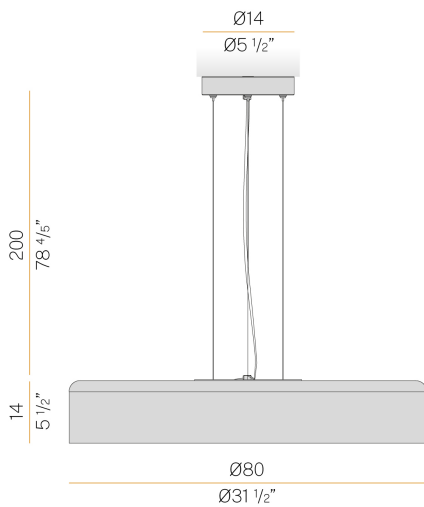

PANZERI

Ginevra

120-277V AC dimmable (0-10V)

L092U80.080.4653

 black/gold

DIRECT
LIGHT

Spec sheet

CODE	L092U80.080.4653
SYSTEM POWER CONSUMPTION	82W
EFFICACY	94.9lm/W
LIGHT SOURCE	LED
LIGHT SOURCE LIFETIME	L80 (B20) 80.000h
COLOUR TEMPERATURE	3500K Ra>90
LIGHT DISTRIBUTION	diffused
POWER SUPPLY	120-277V AC
FREQUENCY	60Hz
ELECTRICAL CONFIGURATION	dimmable (0-10V)
DRIVER	integrated included
NOMINAL LUMINOUS FLUX	10285lm
DELIVERED LUMEN OUTPUT	7782lm
EFFICIENCY	75.7%
GLARE RATING	UGR < 19
WEIGHT	24,18 lbs
PROTECTION DEGREE	IP20
COLOUR TOLLERANCES	SDCM <3
PACKING DIMENSIONS	7,1 x 35,4 x 35,4 in

Pendant lighting fixture for interiors, with direct and indirect light emission.
Pickled sheet metal cap in polyacrylic paint.
Turned aluminium structure in mat black and gold or white and gold polyacrylic paint.
Pickled sheet metal wiring support plat

Technical drawing

Polar diagram