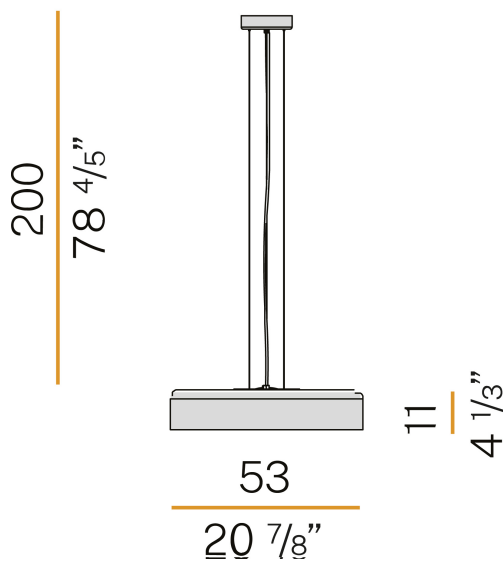

PANZERI

Ginevra

120V AC 120V-277V dimmable (0-10V)

L092U81.050.0453

Spec sheet

CODE	L092U81.050.0453
SYSTEM POWER CONSUMPTION	36W
EFFICACY	81lm/W
LIGHT SOURCE	LED
LIGHT SOURCE LIFETIME	L80 (B20) 80.000h
COLOUR TEMPERATURE	3000K Ra>90
LIGHT DISTRIBUTION	diffused
POWER SUPPLY	120V AC
FREQUENCY	50/60Hz
ELECTRICAL CONFIGURATION	120V-277V dimmable (0-10V)
DRIVER	integrated included
NOMINAL LUMINOUS FLUX	4528lm
DELIVERED LUMEN OUTPUT	2916lm
EFFICIENCY	64.4%
GLARE RATING	UGR < 19
WEIGHT	6,27 Kg
PROTECTION DEGREE	IP20
COLOUR TOLLERANCES	SDCM <3
PACKING DIMENSIONS	20,0 x 62,0 x 62,0 cm

Suspension lighting fixture for interiors, with direct and indirect light emission.
 Pickled sheet metal cap in polyacrylic paint.
 Turned aluminium structure in mat black and gold or white and gold polyacrylic paint.
 Pickled sheet metal wiring support plate in polyacrylic paint.
 Moulded polycarbonate micro-prismatic diffuser.
 2m (78,7") long steel suspension cables.
 2,2m (86,6") long power cable in transparent PVC.
 Power canopy with galvanized sheet metal ceiling bracket and pickled sheet metal covering in white or mat black polyacrylic paint.

Technical drawing

Polar diagram