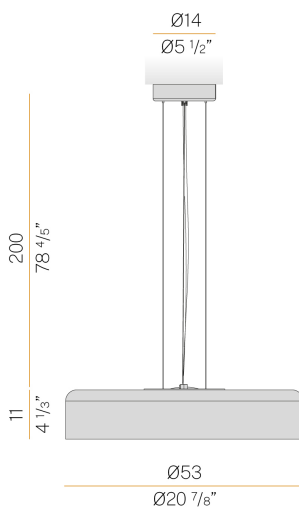

Technical drawing