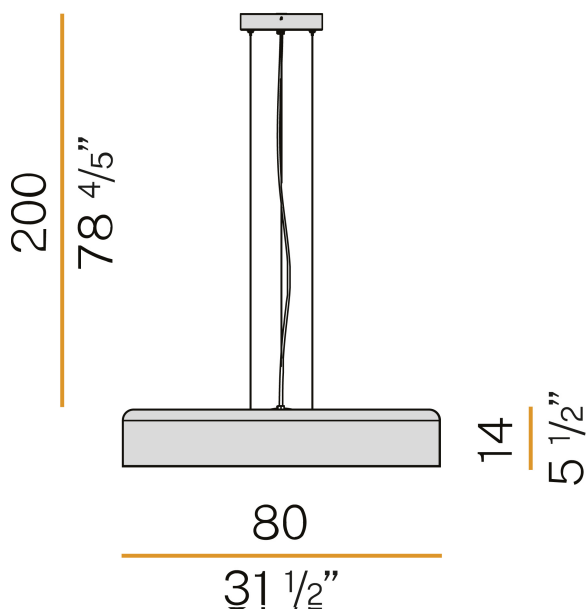

PANZERI

Ginevra

120V AC 120V-277V dimmable (0-10V)

L092U81.080.0453

white/gold

Spec sheet

CODE	L092U81.080.0453
SYSTEM POWER CONSUMPTION	82W
EFFICACY	94.9lm/W
LIGHT SOURCE	LED
LIGHT SOURCE LIFETIME	L80 (B20) 80.000h
COLOUR TEMPERATURE	3000K Ra>90
LIGHT DISTRIBUTION	diffused
POWER SUPPLY	120V AC
FREQUENCY	50/60Hz
ELECTRICAL CONFIGURATION	120V-277V dimmable (0-10V)
DRIVER	integrated included
NOMINAL LUMINOUS FLUX	10285lm
DELIVERED LUMEN OUTPUT	7782lm
EFFICIENCY	75.7%
GLARE RATING	UGR < 19
WEIGHT	10.97 Kg
PROTECTION DEGREE	IP20
COLOUR TOLLERANCES	SDCM <3
PACKING DIMENSIONS	18,0 x 90,0 x 90,0 cm

Suspension lighting fixture for interiors, with direct and indirect light emission.
Pickled sheet metal cap in polyacrylic paint.
Turned aluminium structure in mat black and gold or white and gold polyacrylic paint.
Pickled sheet metal wiring support plate in polyacrylic paint.
Moulded polycarbonate micro-prismatic diffuser.
2m (78,7") long steel suspension cables.
2,2m (86,6") long power cable in transparent PVC.
Power canopy with galvanized sheet metal ceiling bracket and pickled sheet metal covering in white or mat black polyacrylic paint.

Technical drawing