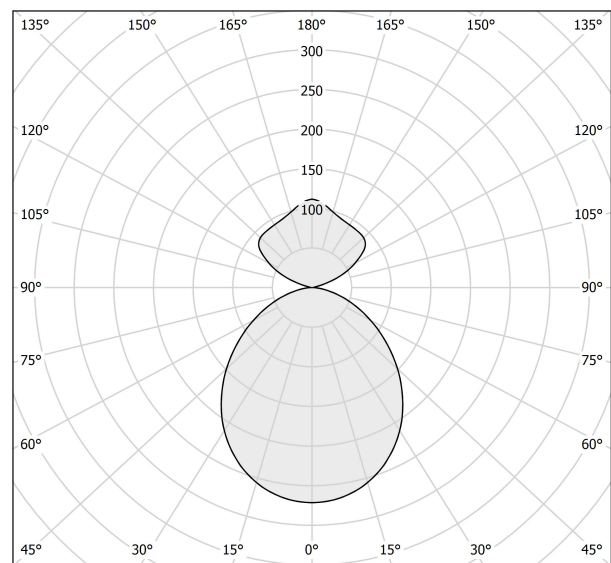

PANZERI

Ginevra

120-277V AC dimmable (0-10V)

L092U81.080.4653

 white/gold

Spec sheet

CODE	L092U81.080.4653
SYSTEM POWER CONSUMPTION	82W
EFFICACY	94.9lm/W
LIGHT SOURCE	LED
LIGHT SOURCE LIFETIME	L80 (B20) 80.000h
COLOUR TEMPERATURE	3500K Ra>90
LIGHT DISTRIBUTION	diffused
POWER SUPPLY	120-277V AC
FREQUENCY	60Hz
ELECTRICAL CONFIGURATION	dimmable (0-10V)
DRIVER	integrated included
NOMINAL LUMINOUS FLUX	10285lm
DELIVERED LUMEN OUTPUT	7782lm
EFFICIENCY	75.7%
GLARE RATING	UGR < 19
WEIGHT	24,18 lbs
PROTECTION DEGREE	IP20
COLOUR TOLLERANCES	SDCM <3
PACKING DIMENSIONS	7,1 x 35,4 x 35,4 in

Technical drawing

Polar diagram

cd/klm
— C0 - C180 - - - C90 - C270