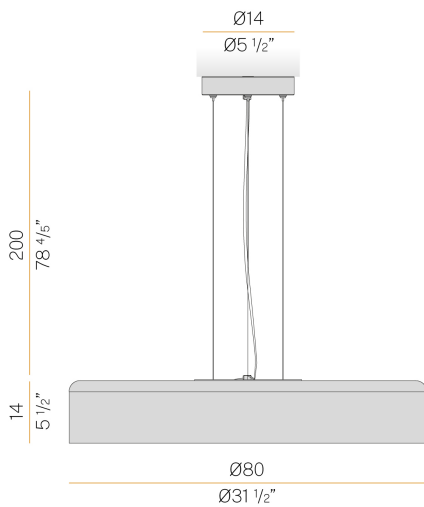

PANZERI

Ginevra

120-277V AC dimmable (0-10V)

L092U81.080.4653

 white/gold

Spec sheet

CODE	L092U81.080.4653
SYSTEM POWER CONSUMPTION	82W
EFFICACY	94.9lm/W
LIGHT SOURCE	LED
LIGHT SOURCE LIFETIME	L80 (B20) 80.000h
COLOUR TEMPERATURE	3500K Ra>90
LIGHT DISTRIBUTION	diffused
POWER SUPPLY	120-277V AC
FREQUENCY	60Hz
ELECTRICAL CONFIGURATION	dimmable (0-10V)
DRIVER	integrated included
NOMINAL LUMINOUS FLUX	10285lm
DELIVERED LUMEN OUTPUT	7782lm
EFFICIENCY	75.7%
GLARE RATING	UGR < 19
WEIGHT	24,18 lbs
PROTECTION DEGREE	IP20
COLOUR TOLLERANCES	SDCM <3
PACKING DIMENSIONS	7,1 x 35,4 x 35,4 in

Pendant lighting fixture for interiors, with direct and indirect light emission.
Pickled sheet metal cap in polyacrylic paint.
Turned aluminium structure in mat black and gold or white and gold polyacrylic paint.
Pickled sheet metal wiring support plat

Technical drawing

Polar diagram

cd/klm
— C0 - C180 - - - C90 - C270