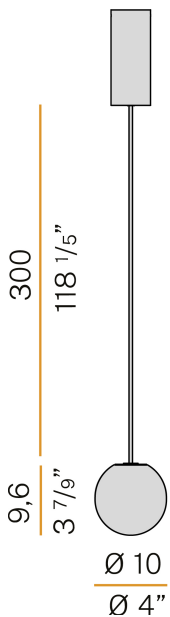

### Spec sheet

CODE	L115U05.010.0550
SYSTEM POWER CONSUMPTION	4W
EFFICACY	41.75lm/W
LIGHT SOURCE	LED
COLOUR TEMPERATURE	2700K Ra>90
LIGHT DISTRIBUTION	diffused
POWER SUPPLY	120V AC
FREQUENCY	50/60Hz
ELECTRICAL CONFIGURATION	120V ON-OFF
DRIVER	integrated included
DELIVERED LUMEN OUTPUT	167lm
WEIGHT	0.78 Kg
PROTECTION DEGREE	IP20
COLOUR TOLLERANCES	SDCM 3
PACKING DIMENSIONS	14,0 x 30,0 x 13,0 cm

Suspension lighting fixture for interiors, with direct and indirect light emission. Turned brass wiring support. Diffuser in blown glass with bronze colour. Turned aluminium closing disk in champagne polyacrylic paint. 3m (118,1") long suspension and coaxial power cable in transparent PVC. Power canopy with pickled sheet metal ceiling bracket and extruded aluminium covering in champagne or mat black polyacrylic paint.

### Technical drawing

### Polar diagram