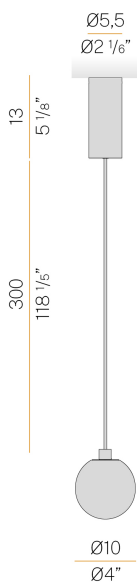

### Spec sheet

CODE	L115U05.010.0550
SYSTEM POWER CONSUMPTION	4W
EFFICACY	41.75lm/W
LIGHT SOURCE	LED
COLOUR TEMPERATURE	2700K Ra>90
LIGHT DISTRIBUTION	diffused
POWER SUPPLY	120V AC
FREQUENCY	60Hz
ELECTRICAL CONFIGURATION	120V ON-OFF
DRIVER	integrated included
DELIVERED LUMEN OUTPUT	167lm
WEIGHT	1,50 lbs
PROTECTION DEGREE	IP20
COLOUR TOLLERANCES	SDCM 3
PACKING DIMENSIONS	5,5 x 11,8 x 5,1 in

3m (118,1") long Pendant and coaxia

### Technical drawing

### Polar diagram