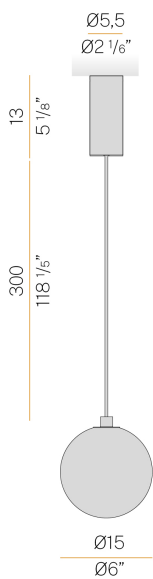

PANZERI

Murané

120V AC 120V ON-OFF

L115U05.015.0550

 champagne

Spec sheet

CODE	L115U05.015.0550
SYSTEM POWER CONSUMPTION	4W
EFFICACY	41.75lm/W
LIGHT SOURCE	LED
COLOUR TEMPERATURE	2700K Ra>90
LIGHT DISTRIBUTION	diffused
POWER SUPPLY	120V AC
FREQUENCY	60Hz
ELECTRICAL CONFIGURATION	120V ON-OFF
DRIVER	integrated included
DELIVERED LUMEN OUTPUT	167lm
WEIGHT	2,01 lbs
PROTECTION DEGREE	IP20
COLOUR TOLLERANCES	SDCM 3
PACKING DIMENSIONS	0,0 x 0,0 x 0,0 in

Pendant lighting fixture for interiors, with direct and indirect light emission.
Turned brass wiring support.

Diffuser in blown glass with bronze colour.

Turned aluminium closing disk in champagne polyacrylic paint.

3m (118,1") long Pendant and coaxia

Technical drawing

Polar diagram