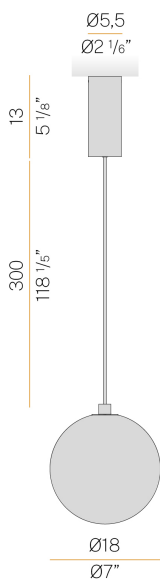

PANZERI

Murané

120V AC 120V ON-OFF

L115U05.018.0550

 champagne

Spec sheet

CODE	L115U05.018.0550
SYSTEM POWER CONSUMPTION	4W
EFFICACY	41.75lm/W
LIGHT SOURCE	LED
COLOUR TEMPERATURE	2700K Ra>90
LIGHT DISTRIBUTION	diffused
POWER SUPPLY	120V AC
FREQUENCY	60Hz
ELECTRICAL CONFIGURATION	120V ON-OFF
DRIVER	integrated included
DELIVERED LUMEN OUTPUT	167lm
WEIGHT	2,62 lbs
PROTECTION DEGREE	IP20
COLOUR TOLLERANCES	SDCM 3
PACKING DIMENSIONS	0,0 x 0,0 x 0,0 in

Pendant lighting fixture for interiors, with direct and indirect light emission.
Turned brass wiring support.
Diffuser in blown glass with bronze colour.
Turned aluminium closing disk in champagne polyacrylic paint.
3m (118,1") long Pendant and coaxia

Technical drawing

Polar diagram