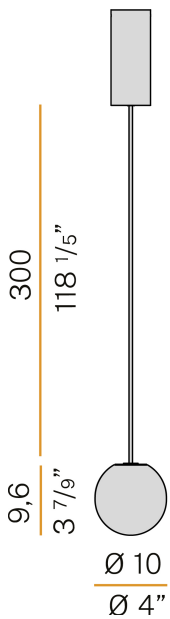

### Spec sheet

CODE	L115U06.010.0550
SYSTEM POWER CONSUMPTION	4W
EFFICACY	41.75lm/W
LIGHT SOURCE	LED
COLOUR TEMPERATURE	2700K Ra>90
LIGHT DISTRIBUTION	diffused
POWER SUPPLY	120V AC
FREQUENCY	50/60Hz
ELECTRICAL CONFIGURATION	120V ON-OFF
DRIVER	integrated included
DELIVERED LUMEN OUTPUT	167lm
WEIGHT	0.78 Kg
PROTECTION DEGREE	IP20
COLOUR TOLLERANCES	SDCM 3
PACKING DIMENSIONS	14,0 x 30,0 x 13,0 cm

Suspension lighting fixture for interiors, with direct and indirect light emission. Turned brass wiring support. Diffuser in blown glass with bronze colour. Turned aluminium closing disk in champagne polyacrylic paint. 3m (118,1") long suspension and coaxial power cable in transparent PVC. Power canopy with pickled sheet metal ceiling bracket and extruded aluminium covering in champagne or mat black polyacrylic paint.

### Technical drawing

### Polar diagram