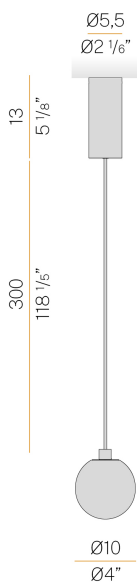

PANZERI

Murané

120V AC 120V ON-OFF
L117U05.010.0550

 champagne

Spec sheet

CODE	L117U05.010.0550
SYSTEM POWER CONSUMPTION	4W
EFFICACY	41.75lm/W
LIGHT SOURCE	LED
COLOUR TEMPERATURE	2700K Ra>90
LIGHT DISTRIBUTION	diffused
POWER SUPPLY	120V AC
FREQUENCY	60Hz
ELECTRICAL CONFIGURATION	120V ON-OFF
DRIVER	integrated included
DELIVERED LUMEN OUTPUT	167lm
WEIGHT	1,72 lbs
PROTECTION DEGREE	IP20
COLOUR TOLLERANCES	SDCM 3
PACKING DIMENSIONS	5,5 x 11,8 x 5,1 in

Pendant lighting fixture for interiors, with direct and indirect light emission.
Turned brass wiring support.
Transparent crystal-coloured blown glass diffuser.
Turned aluminium closing disk in champagne polyacrylic paint.
3m (118,1") long Pendant and

Technical drawing

Polar diagram