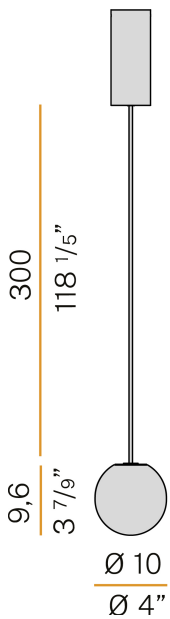

PANZERI

Murané

120V AC 120V ON-OFF

L117U05.010.0550

 champagne

Spec sheet

CODE	L117U05.010.0550
SYSTEM POWER CONSUMPTION	4W
EFFICACY	41.75lm/W
LIGHT SOURCE	LED
COLOUR TEMPERATURE	2700K Ra>90
LIGHT DISTRIBUTION	diffused
POWER SUPPLY	120V AC
FREQUENCY	50/60Hz
ELECTRICAL CONFIGURATION	120V ON-OFF
DRIVER	integrated included
DELIVERED LUMEN OUTPUT	167lm
WEIGHT	0.78 Kg
PROTECTION DEGREE	IP20
COLOUR TOLLERANCES	SDCM 3
PACKING DIMENSIONS	14,0 x 30,0 x 13,0 cm

Suspension lighting fixture for interiors, with direct and indirect light emission. Turned brass wiring support. Transparent crystal-coloured blown glass diffuser. Turned aluminium closing disk in champagne polyacrylic paint. 3m (118,1") long suspension and coaxial power cable in transparent PVC. Power canopy with pickled sheet metal ceiling bracket and extruded aluminium covering in champagne or mat black polyacrylic paint.

Technical drawing

Polar diagram