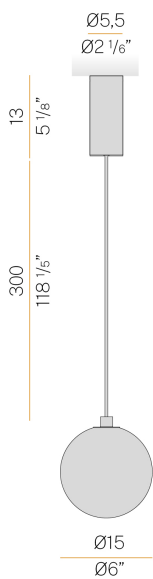

PANZERI

Murané

120V AC 120V ON-OFF

L117U05.015.0550

 champagne

Spec sheet

CODE	L117U05.015.0550
SYSTEM POWER CONSUMPTION	4W
EFFICACY	41.75lm/W
LIGHT SOURCE	LED
COLOUR TEMPERATURE	2700K Ra>90
LIGHT DISTRIBUTION	diffused
POWER SUPPLY	120V AC
FREQUENCY	60Hz
ELECTRICAL CONFIGURATION	120V ON-OFF
DRIVER	integrated included
DELIVERED LUMEN OUTPUT	167lm
WEIGHT	2,01 lbs
PROTECTION DEGREE	IP20
COLOUR TOLLERANCES	SDCM 3
PACKING DIMENSIONS	0,0 x 0,0 x 0,0 in

Pendant lighting fixture for interiors, with direct and indirect light emission.
Turned brass wiring support.
Transparent crystal-coloured blown glass diffuser.
Turned aluminium closing disk in champagne polyacrylic paint.
3m (118,1") long Pendant and

Technical drawing

Polar diagram