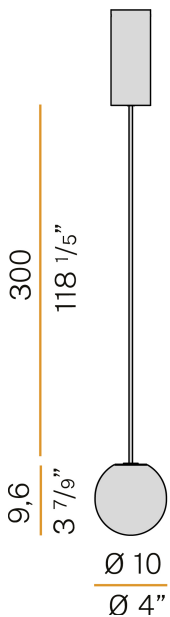

PANZERI

Murané

120V AC 120V ON-OFF

L117U06.010.0550

● mat black

Spec sheet

CODE	L117U06.010.0550
SYSTEM POWER CONSUMPTION	4W
EFFICACY	41.75lm/W
LIGHT SOURCE	LED
COLOUR TEMPERATURE	2700K Ra>90
LIGHT DISTRIBUTION	diffused
POWER SUPPLY	120V AC
FREQUENCY	50/60Hz
ELECTRICAL CONFIGURATION	120V ON-OFF
DRIVER	integrated included
DELIVERED LUMEN OUTPUT	167lm
WEIGHT	0.78 Kg
PROTECTION DEGREE	IP20
COLOUR TOLLERANCES	SDCM 3
PACKING DIMENSIONS	14,0 x 30,0 x 13,0 cm

Suspension lighting fixture for interiors, with direct and indirect light emission. Turned brass wiring support. Transparent crystal-coloured blown glass diffuser. Turned aluminium closing disk in champagne polyacrylic paint. 3m (118,1") long suspension and coaxial power cable in transparent PVC. Power canopy with pickled sheet metal ceiling bracket and extruded aluminium covering in champagne or mat black polyacrylic paint.

Technical drawing

Polar diagram