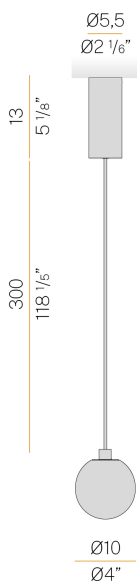

PANZERI

Murané

120V AC 120V ON-OFF

L118U05.010.0550

 champagne

Spec sheet

CODE	L118U05.010.0550
SYSTEM POWER CONSUMPTION	4W
EFFICACY	41.75lm/W
LIGHT SOURCE	LED
COLOUR TEMPERATURE	2700K Ra>90
LIGHT DISTRIBUTION	diffused
POWER SUPPLY	120V AC
FREQUENCY	60Hz
ELECTRICAL CONFIGURATION	120V ON-OFF
DRIVER	integrated included
DELIVERED LUMEN OUTPUT	167lm
WEIGHT	1,72 lbs
PROTECTION DEGREE	IP20
COLOUR TOLLERANCES	SDCM 3
PACKING DIMENSIONS	5,5 x 11,8 x 5,1 in

Pendant lighting fixture for interiors, with direct and indirect light emission.
Turned brass wiring support.
Diffuser in blown glass with smoky grey crystal colour.
Turned aluminium closing disk in champagne polyacrylic paint.
3m (118,1") long Pendan

Technical drawing

Polar diagram