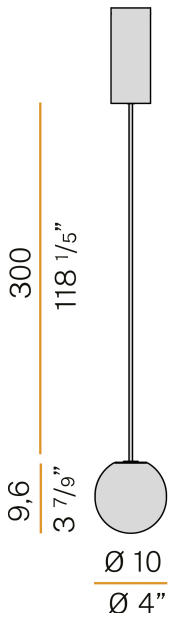

PANZERI

Murané

120V AC 120V ON-OFF

L118U05.010.0550

 champagne

Spec sheet

CODE	L118U05.010.0550
SYSTEM POWER CONSUMPTION	4W
EFFICACY	41.75lm/W
LIGHT SOURCE	LED
COLOUR TEMPERATURE	2700K Ra>90
LIGHT DISTRIBUTION	diffused
POWER SUPPLY	120V AC
FREQUENCY	50/60Hz
ELECTRICAL CONFIGURATION	120V ON-OFF
DRIVER	integrated included
DELIVERED LUMEN OUTPUT	167lm
WEIGHT	0.78 Kg
PROTECTION DEGREE	IP20
COLOUR TOLLERANCES	SDCM 3
PACKING DIMENSIONS	14,0 x 30,0 x 13,0 cm

Suspension lighting fixture for interiors, with direct and indirect light emission. Turned brass wiring support. Diffuser in blown glass with smoky grey crystal colour. Turned aluminium closing disk in champagne polyacrylic paint. 3m (118,1") long suspension and coaxial power cable in transparent PVC. Power canopy with pickled sheet metal ceiling bracket and extruded aluminium covering in champagne or mat black polyacrylic paint.

Technical drawing

Polar diagram