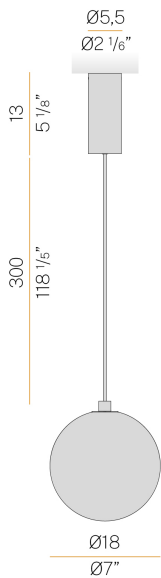

### Spec sheet

CODE	L118U05.018.0550
SYSTEM POWER CONSUMPTION	4W
EFFICACY	41.75lm/W
LIGHT SOURCE	LED
COLOUR TEMPERATURE	2700K Ra>90
LIGHT DISTRIBUTION	diffused
POWER SUPPLY	120V AC
FREQUENCY	60Hz
ELECTRICAL CONFIGURATION	120V ON-OFF
DRIVER	integrated included
DELIVERED LUMEN OUTPUT	167lm
WEIGHT	2,62 lbs
PROTECTION DEGREE	IP20
COLOUR TOLLERANCES	SDCM 3
PACKING DIMENSIONS	0,0 x 0,0 x 0,0 in

Pendant lighting fixture for interiors, with direct and indirect light emission.  
Turned brass wiring support.  
Diffuser in blown glass with smoky grey crystal colour.  
Turned aluminium closing disk in champagne polyacrylic paint.  
3m (118,1") long Pendan

### Technical drawing

### Polar diagram