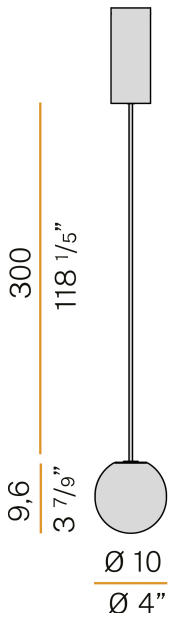

### Spec sheet

CODE	L118U06.010.0550
SYSTEM POWER CONSUMPTION	4W
EFFICACY	41.75lm/W
LIGHT SOURCE	LED
COLOUR TEMPERATURE	2700K Ra>90
LIGHT DISTRIBUTION	diffused
POWER SUPPLY	120V AC
FREQUENCY	50/60Hz
ELECTRICAL CONFIGURATION	120V ON-OFF
DRIVER	integrated included
DELIVERED LUMEN OUTPUT	167lm
WEIGHT	0.78 Kg
PROTECTION DEGREE	IP20
COLOUR TOLLERANCES	SDCM 3
PACKING DIMENSIONS	14,0 x 30,0 x 13,0 cm

Suspension lighting fixture for interiors, with direct and indirect light emission. Turned brass wiring support. Diffuser in blown glass with smoky grey crystal colour. Turned aluminium closing disk in champagne polyacrylic paint. 3m (118,1") long suspension and coaxial power cable in transparent PVC. Power canopy with pickled sheet metal ceiling bracket and extruded aluminium covering in champagne or mat black polyacrylic paint.

### Technical drawing

### Polar diagram