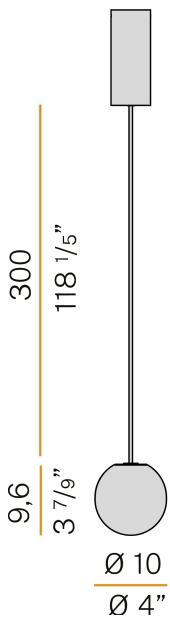

### Spec sheet

CODE	L119U05.010.0550
SYSTEM POWER CONSUMPTION	4W
EFFICACY	41.75lm/W
LIGHT SOURCE	LED
COLOUR TEMPERATURE	2700K Ra>90
LIGHT DISTRIBUTION	diffused
POWER SUPPLY	120V AC
FREQUENCY	50/60Hz
ELECTRICAL CONFIGURATION	120V ON-OFF
DRIVER	integrated included
DELIVERED LUMEN OUTPUT	167lm
WEIGHT	0.78 Kg
PROTECTION DEGREE	IP20
COLOUR TOLLERANCES	SDCM 3
PACKING DIMENSIONS	14,0 x 30,0 x 13,0 cm

Suspension lighting fixture for interiors, with direct and indirect light emission. Turned brass wiring support. Diffuser in blown glass with green forest colour. Turned aluminium closing disk in champagne polyacrylic paint. 3m (118,1") long suspension and coaxial power cable in transparent PVC. Power canopy with pickled sheet metal ceiling bracket and extruded aluminium covering in champagne or mat black polyacrylic paint.

### Technical drawing

### Polar diagram