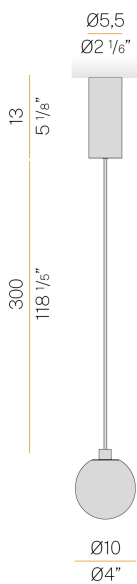

### Spec sheet

CODE	L119U05.010.0550
SYSTEM POWER CONSUMPTION	4W
EFFICACY	41.75lm/W
LIGHT SOURCE	LED
COLOUR TEMPERATURE	2700K Ra>90
LIGHT DISTRIBUTION	diffused
POWER SUPPLY	120V AC
FREQUENCY	60Hz
ELECTRICAL CONFIGURATION	120V ON-OFF
DRIVER	integrated included
DELIVERED LUMEN OUTPUT	167lm
WEIGHT	1,72 lbs
PROTECTION DEGREE	IP20
COLOUR TOLLERANCES	SDCM 3
PACKING DIMENSIONS	5,5 x 11,8 x 5,1 in

Pendant lighting fixture for interiors, with direct and indirect light emission.  
Turned brass wiring support.  
Diffuser in blown glass with green forest colour.  
Turned aluminium closing disk in champagne polyacrylic paint.  
3m (118,1") long Pendant and

### Technical drawing

### Polar diagram